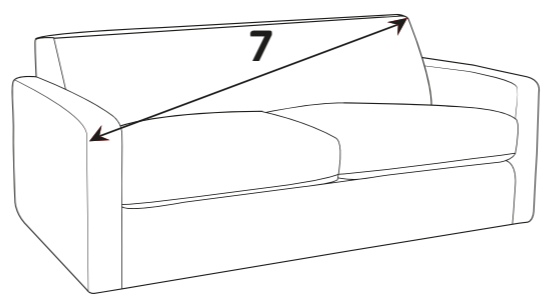

Standard Back Scatter Cushions

Front = Cover 2
Piping = Cover 1
Back = Cover 1

SUGGESTED ACCENT PIECE

New Fenton Footstool (FST)

APPROVED MEMBER

FAIRFIELD DIMENSIONS (CM)

AVAILABLE PIECES	HEIGHT 1	WIDTH 2	DEPTH 3	SEAT HEIGHT 4	SEAT DEPTH 5	SEAT WIDTH 6	ACCESS DIAGONAL 7	OUTBACK HEIGHT 8	ARM HEIGHT 9	WEIGHT (KG)	SCATTER CUSHIONS
4 SEATER SOFA (4ST)	98	222	96	55	55	186	239	72.5	66	58.5	2
3 SEATER SOFA (3ST)	98	197	96	55	55	160	215	72.5	66	55	2
2 SEATER SOFA (2ST)	98	169	96	55	55	134	188	72.5	66	46.5	2
LOVE CHAIR (LOV)	98	126	96	55	55	92	153	72.5	66	39	2
ARM CHAIR (1ST)	98	95	96	55	55	61	131	72.5	66	37	1
SOFA BEDS - STD BACK ONLY											
1SB (80CM SOFA BED) STANDARD	98	126	96	55	55	93	153	72.5	66	54.5	2
1DB (80CM SOFA BED) DELUXE	98	126	96	55	55	93	153	72.5	66	65.5	2
2SB (120CM SOFA BED) STANDARD	98	166	96	55	55	132	188	72.5	66	64	2
2DB (120CM SOFA BED) DELUXE	98	166	96	55	55	132	188	72.5	66	83	2
3SB (140CM SOFA BED) STANDARD	98	185	96	55	55	152	209	72.5	66	70	2
3DB (140CM SOFA BED) DELUXE	98	185	96	55	55	152	209	72.5	66	91.5	2
OPEN DEPTH OF SOFA BEDS 226CM											
SUGGESTED ACCENT PIECE											
NEW FENTON FOOTSTOOL (FST)	30	106	65	N/A	N/A	N/A	117	N/A	N/A	14.5	N/A

DELUXE ACTION & SPRUNG MATTRESS

A two fold metal action with beech slats. Complemented by a deluxe sprung mattress. For everyday use.

Mattress thickness: 11.5cm
Mattress length: 183cm
2 fold action is 160Kg total max occupancy weight

Sofa beds available as standard back only

DIMENSION GUIDE

Check the diagonal access dimension to ensure furniture will fit in your home.

- 1 - HEIGHT
- 2 - WIDTH
- 3 - DEPTH
- 4 - SEAT HEIGHT
- 5 - SEAT DEPTH (STD & PILLOW)
- 6 - SEAT WIDTH
- 7 - DIAGONAL ACCESS
- 8 - OUTBACK HEIGHT
- 9 - ARM HEIGHT