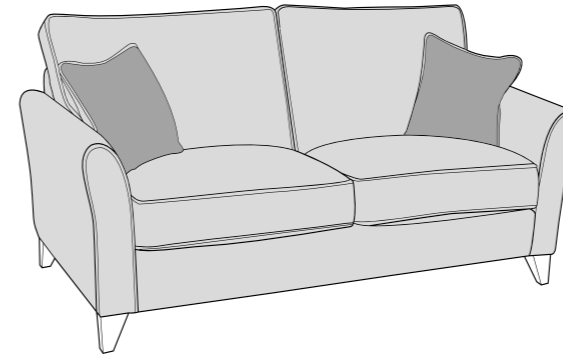

COMFI-FLEX

28/03/2023

FAIRFIELD COVER GUIDE - STANDARD BACK ONLY

Please use this guide when ordering the following pieces to clarify cover options.

4 Seater Sofa (4ST)

3 Seater sofa (3ST)

2 Seater sofa (2ST)

Love chair (LOV)

Arm chair (1ST)

3 Seater Sofa Bed (3SB, 3DB)

(Available in Standard or Deluxe)

2 Seater Sofa Bed (2SB, 2DB)

(Available in Standard or Deluxe)

Chair Sofa Bed (1SB, 1DB)

(Available in Standard or Deluxe)

Standard Back Scatter Cushions

Front = Cover 2
Piping = Cover 1
Back = Cover 1

SUGGESTED ACCENT PIECE

New Fenton Footstool (FST)

APPROVED MEMBER

FAIRFIELD DIMENSIONS (CM)

AVAILABLE PIECES	HEIGHT 1	WIDTH 2	DEPTH 3	SEAT HEIGHT 4	SEAT DEPTH 5	SEAT WIDTH 6	ACCESS DIAGONAL 7	OUTBACK HEIGHT 8	ARM HEIGHT 9	WEIGHT (KG)	SCATTER CUSHIONS
4 SEATER SOFA (4ST)	98	222	96	55	55	186	239	72.5	66	58.5	2
3 SEATER SOFA (3ST)	98	197	96	55	55	160	215	72.5	66	55	2
2 SEATER SOFA (2ST)	98	169	96	55	55	134	188	72.5	66	46.5	2
LOVE CHAIR (LOV)	98	126	96	55	55	92	153	72.5	66	39	2
ARM CHAIR (1ST)	98	95	96	55	55	61	131	72.5	66	37	1
SOFA BEDS - STD BACK ONLY											
1SB (80CM SOFA BED) STANDARD	98	126	96	55	55	93	153	72.5	66	54.5	2
1DB (80CM SOFA BED) DELUXE	98	126	96	55	55	93	153	72.5	66	65.5	2
2SB (120CM SOFA BED) STANDARD	98	166	96	55	55	132	188	72.5	66	64	2
2DB (120CM SOFA BED) DELUXE	98	166	96	55	55	132	188	72.5	66	83	2
3SB (140CM SOFA BED) STANDARD	98	185	96	55	55	152	209	72.5	66	70	2
3DB (140CM SOFA BED) DELUXE	98	185	96	55	55	152	209	72.5	66	91.5	2
OPEN DEPTH OF SOFA BEDS 226CM											
SUGGESTED ACCENT PIECE											
NEW FENTON FOOTSTOOL (FST)	30	106	65	N/A	N/A	N/A	117	N/A	N/A	14.5	N/A