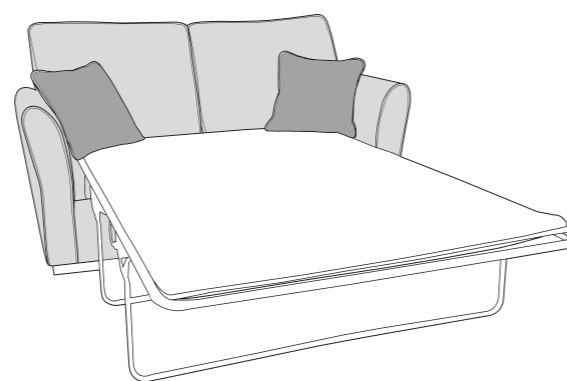

COMFI-FLEX

28/03/2023

FAIRFIELD COVER GUIDE - STANDARD BACK ONLY

Please use this guide when ordering the following pieces to clarify cover options.

4 Seater Sofa (4ST)

3 Seater sofa (3ST)

2 Seater sofa (2ST)

Love chair (LOV)

Arm chair (1ST)

3 Seater Sofa Bed (3SB, 3DB)

(Available in Standard or Deluxe)

2 Seater Sofa Bed (2SB, 2DB)

(Available in Standard or Deluxe)

Chair Sofa Bed (1SB, 1DB)

(Available in Standard or Deluxe)

Standard Back Scatter Cushions

Front = Cover 2
Piping = Cover 1
Back = Cover 1

SUGGESTED ACCENT PIECE

New Fenton Footstool (FST)

APPROVED MEMBER

FAIRFIELD DIMENSIONS (CM)

AVAILABLE PIECES	HEIGHT 1	WIDTH 2	DEPTH 3	SEAT HEIGHT 4	SEAT DEPTH 5	SEAT WIDTH 6	ACCESS DIAGONAL 7	OUTBACK HEIGHT 8	ARM HEIGHT 9	WEIGHT (KG)	SCATTER CUSHIONS
4 SEATER SOFA (4ST)	98	222	96	55	55	186	239	72.5	66	58.5	2
3 SEATER SOFA (3ST)	98	197	96	55	55	160	215	72.5	66	55	2
2 SEATER SOFA (2ST)	98	169	96	55	55	134	188	72.5	66	46.5	2
LOVE CHAIR (LOV)	98	126	96	55	55	92	153	72.5	66	39	2
ARM CHAIR (1ST)	98	95	96	55	55	61	131	72.5	66	37	1
SOFA BEDS - STD BACK ONLY											
1SB (80CM SOFA BED) STANDARD	98	126	96	55	55	93	153	72.5	66	54.5	2
1DB (80CM SOFA BED) DELUXE	98	126	96	55	55	93	153	72.5	66	65.5	2
2SB (120CM SOFA BED) STANDARD	98	166	96	55	55	132	188	72.5	66	64	2
2DB (120CM SOFA BED) DELUXE	98	166	96	55	55	132	188	72.5	66	83	2
3SB (140CM SOFA BED) STANDARD	98	185	96	55	55	152	209	72.5	66	70	2
3DB (140CM SOFA BED) DELUXE	98	185	96	55	55	152	209	72.5	66	91.5	2
OPEN DEPTH OF SOFA BEDS 226CM											
SUGGESTED ACCENT PIECE											
NEW FENTON FOOTSTOOL (FST)	30	106	65	N/A	N/A	N/A	117	N/A	N/A	14.5	N/A

Sofa beds available as standard back only

DIMENSION GUIDE

Check the diagonal access dimension to ensure furniture will fit in your home.

- 1 - HEIGHT
- 2 - WIDTH
- 3 - DEPTH
- 4 - SEAT HEIGHT
- 5 - SEAT DEPTH (STD & PILLOW)
- 6 - SEAT WIDTH
- 7 - DIAGONAL ACCESS
- 8 - OUTBACK HEIGHT
- 9 - ARM HEIGHT