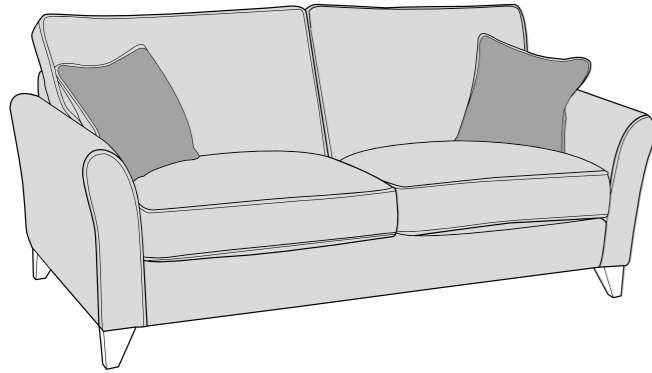

Fairfield Collection

Colours represented are to be used as a guide only.
Please refer to manufacturers swatch for a more accurate colour match.

Please note that colour shadings can vary slightly from each roll of fabric.
We cannot guarantee a precise match to these samples or between cut lengths and upholstered goods.

COMFI-FLEX

28/03/2023

FAIRFIELD COVER GUIDE - STANDARD BACK ONLY

Please use this guide when ordering the following pieces to clarify cover options.

4 Seater Sofa (4ST)

3 Seater sofa (3ST)

2 Seater sofa (2ST)

Love chair (LOV)

Arm chair (1ST)

3 Seater Sofa Bed (3SB, 3DB)

(Available in Standard or Deluxe)

2 Seater Sofa Bed (2SB, 2DB)

(Available in Standard or Deluxe)

Chair Sofa Bed (1SB, 1DB)

(Available in Standard or Deluxe)

Standard Back Scatter Cushions

Front = Cover 2
Piping = Cover 1
Back = Cover 1

SUGGESTED ACCENT PIECE

New Fenton Footstool (FST)

APPROVED MEMBER

FAIRFIELD DIMENSIONS (CM)

AVAILABLE PIECES	HEIGHT 1	WIDTH 2	DEPTH 3	SEAT HEIGHT 4	SEAT DEPTH 5	SEAT WIDTH 6	ACCESS DIAGONAL 7	OUTBACK HEIGHT 8	ARM HEIGHT 9	WEIGHT (KG)	SCATTER CUSHIONS
4 SEATER SOFA (4ST)	98	222	96	55	55	186	239	72.5	66	58.5	2
3 SEATER SOFA (3ST)	98	197	96	55	55	160	215	72.5	66	55	2
2 SEATER SOFA (2ST)	98	169	96	55	55	134	188	72.5	66	46.5	2
LOVE CHAIR (LOV)	98	126	96	55	55	92	153	72.5	66	39	2
ARM CHAIR (1ST)	98	95	96	55	55	61	131	72.5	66	37	1
SOFA BEDS - STD BACK ONLY											
1SB (80CM SOFA BED) STANDARD	98	126	96	55	55	93	153	72.5	66	54.5	2
1DB (80CM SOFA BED) DELUXE	98	126	96	55	55	93	153	72.5	66	65.5	2
2SB (120CM SOFA BED) STANDARD	98	166	96	55	55	132	188	72.5	66	64	2
2DB (120CM SOFA BED) DELUXE	98	166	96	55	55	132	188	72.5	66	83	2
3SB (140CM SOFA BED) STANDARD	98	185	96	55	55	152	209	72.5	66	70	2
3DB (140CM SOFA BED) DELUXE	98	185	96	55	55	152	209	72.5	66	91.5	2
OPEN DEPTH OF SOFA BEDS 226CM											
SUGGESTED ACCENT PIECE											
NEW FENTON FOOTSTOOL (FST)	30	106	65	N/A	N/A	N/A	117	N/A	N/A	14.5	N/A