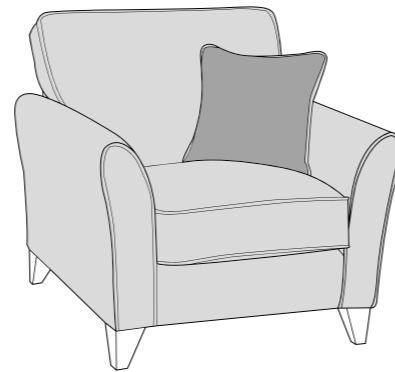

COMFI-FLEX

28/03/2023

FAIRFIELD COVER GUIDE - STANDARD BACK ONLY

Please use this guide when ordering the following pieces to clarify cover options.

4 Seater Sofa (4ST)

3 Seater sofa (3ST)

2 Seater sofa (2ST)

Love chair (LOV)

Arm chair (1ST)

3 Seater Sofa Bed (3SB, 3DB)

(Available in Standard or Deluxe)

2 Seater Sofa Bed (2SB, 2DB)

(Available in Standard or Deluxe)

Chair Sofa Bed (1SB, 1DB)

(Available in Standard or Deluxe)

Standard Back Scatter Cushions

Front = Cover 2
Piping = Cover 1
Back = Cover 1

SUGGESTED ACCENT PIECE

New Fenton Footstool (FST)

APPROVED MEMBER

FAIRFIELD DIMENSIONS (CM)

AVAILABLE PIECES	HEIGHT 1	WIDTH 2	DEPTH 3	SEAT HEIGHT 4	SEAT DEPTH 5	SEAT WIDTH 6	ACCESS DIAGONAL 7	OUTBACK HEIGHT 8	ARM HEIGHT 9	WEIGHT (KG)	SCATTER CUSHIONS
4 SEATER SOFA (4ST)	98	222	96	55	55	186	239	72.5	66	58.5	2
3 SEATER SOFA (3ST)	98	197	96	55	55	160	215	72.5	66	55	2
2 SEATER SOFA (2ST)	98	169	96	55	55	134	188	72.5	66	46.5	2
LOVE CHAIR (LOV)	98	126	96	55	55	92	153	72.5	66	39	2
ARM CHAIR (1ST)	98	95	96	55	55	61	131	72.5	66	37	1
SOFA BEDS - STD BACK ONLY											
1SB (80CM SOFA BED) STANDARD	98	126	96	55	55	93	153	72.5	66	54.5	2
1DB (80CM SOFA BED) DELUXE	98	126	96	55	55	93	153	72.5	66	65.5	2
2SB (120CM SOFA BED) STANDARD	98	166	96	55	55	132	188	72.5	66	64	2
2DB (120CM SOFA BED) DELUXE	98	166	96	55	55	132	188	72.5	66	83	2
3SB (140CM SOFA BED) STANDARD	98	185	96	55	55	152	209	72.5	66	70	2
3DB (140CM SOFA BED) DELUXE	98	185	96	55	55	152	209	72.5	66	91.5	2
OPEN DEPTH OF SOFA BEDS 226CM											
SUGGESTED ACCENT PIECE											
NEW FENTON FOOTSTOOL (FST)	30	106	65	N/A	N/A	N/A	117	N/A	N/A	14.5	N/A