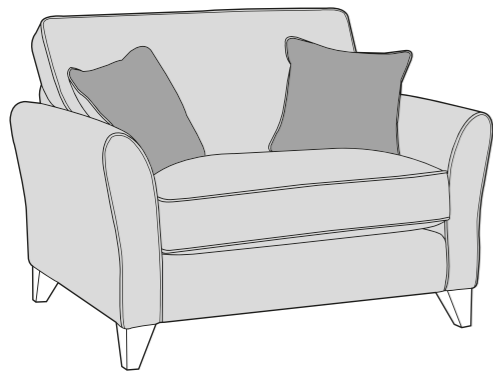

COMFI-FLEX

28/03/2023

FAIRFIELD COVER GUIDE - STANDARD BACK ONLY

Please use this guide when ordering the following pieces to clarify cover options.

4 Seater Sofa (4ST)

3 Seater sofa (3ST)

2 Seater sofa (2ST)

Love chair (LOV)

Arm chair (1ST)

3 Seater Sofa Bed (3SB, 3DB)

(Available in Standard or Deluxe)

2 Seater Sofa Bed (2SB, 2DB)

(Available in Standard or Deluxe)

Chair Sofa Bed (1SB, 1DB)

(Available in Standard or Deluxe)

Standard Back Scatter Cushions

Front = Cover 2
Piping = Cover 1
Back = Cover 1

SUGGESTED ACCENT PIECE

New Fenton Footstool (FST)

APPROVED MEMBER

FAIRFIELD DIMENSIONS (CM)

AVAILABLE PIECES	HEIGHT 1	WIDTH 2	DEPTH 3	SEAT HEIGHT 4	SEAT DEPTH 5	SEAT WIDTH 6	ACCESS DIAGONAL 7	OUTBACK HEIGHT 8	ARM HEIGHT 9	WEIGHT (KG)	SCATTER CUSHIONS
4 SEATER SOFA (4ST)	98	222	96	55	55	186	239	72.5	66	58.5	2
3 SEATER SOFA (3ST)	98	197	96	55	55	160	215	72.5	66	55	2
2 SEATER SOFA (2ST)	98	169	96	55	55	134	188	72.5	66	46.5	2
LOVE CHAIR (LOV)	98	126	96	55	55	92	153	72.5	66	39	2
ARM CHAIR (1ST)	98	95	96	55	55	61	131	72.5	66	37	1
SOFA BEDS - STD BACK ONLY											
1SB (80CM SOFA BED) STANDARD	98	126	96	55	55	93	153	72.5	66	54.5	2
1DB (80CM SOFA BED) DELUXE	98	126	96	55	55	93	153	72.5	66	65.5	2
2SB (120CM SOFA BED) STANDARD	98	166	96	55	55	132	188	72.5	66	64	2
2DB (120CM SOFA BED) DELUXE	98	166	96	55	55	132	188	72.5	66	83	2
3SB (140CM SOFA BED) STANDARD	98	185	96	55	55	152	209	72.5	66	70	2
3DB (140CM SOFA BED) DELUXE	98	185	96	55	55	152	209	72.5	66	91.5	2
OPEN DEPTH OF SOFA BEDS 226CM											
SUGGESTED ACCENT PIECE											
NEW FENTON FOOTSTOOL (FST)	30	106	65	N/A	N/A	N/A	117	N/A	N/A	14.5	N/A