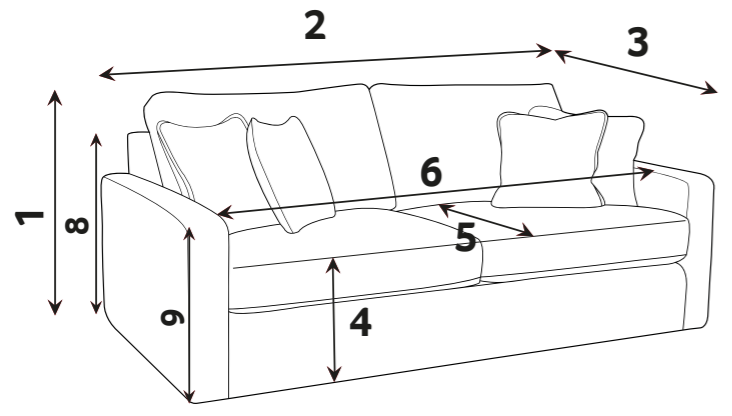

Standard Back Scatter Cushions

Front = Cover 2
Piping = Cover 1
Back = Cover 1

SUGGESTED ACCENT PIECE

New Fenton Footstool (FST)

APPROVED MEMBER

FAIRFIELD DIMENSIONS (CM)

AVAILABLE PIECES	HEIGHT 1	WIDTH 2	DEPTH 3	SEAT HEIGHT 4	SEAT DEPTH 5	SEAT WIDTH 6	ACCESS DIAGONAL 7	OUTBACK HEIGHT 8	ARM HEIGHT 9	WEIGHT (KG)	SCATTER CUSHIONS
4 SEATER SOFA (4ST)	98	222	96	55	55	186	239	72.5	66	58.5	2
3 SEATER SOFA (3ST)	98	197	96	55	55	160	215	72.5	66	55	2
2 SEATER SOFA (2ST)	98	169	96	55	55	134	188	72.5	66	46.5	2
LOVE CHAIR (LOV)	98	126	96	55	55	92	153	72.5	66	39	2
ARM CHAIR (1ST)	98	95	96	55	55	61	131	72.5	66	37	1
SOFA BEDS - STD BACK ONLY											
1SB (80CM SOFA BED) STANDARD	98	126	96	55	55	93	153	72.5	66	54.5	2
1DB (80CM SOFA BED) DELUXE	98	126	96	55	55	93	153	72.5	66	65.5	2
2SB (120CM SOFA BED) STANDARD	98	166	96	55	55	132	188	72.5	66	64	2
2DB (120CM SOFA BED) DELUXE	98	166	96	55	55	132	188	72.5	66	83	2
3SB (140CM SOFA BED) STANDARD	98	185	96	55	55	152	209	72.5	66	70	2
3DB (140CM SOFA BED) DELUXE	98	185	96	55	55	152	209	72.5	66	91.5	2
OPEN DEPTH OF SOFA BEDS 226CM											
SUGGESTED ACCENT PIECE											
NEW FENTON FOOTSTOOL (FST)	30	106	65	N/A	N/A	N/A	117	N/A	N/A	14.5	N/A

DELUXE ACTION & SPRUNG MATTRESS

A two fold metal action with beech slats. Complemented by a deluxe sprung mattress. For everyday use.

Mattress thickness: 11.5cm
Mattress length: 183cm
2 fold action is 160Kg total max occupancy weight

Sofa beds available as standard back only

DIMENSION GUIDE

Check the diagonal access dimension to ensure furniture will fit in your home.

- 1 - HEIGHT
- 2 - WIDTH
- 3 - DEPTH
- 4 - SEAT HEIGHT
- 5 - SEAT DEPTH (STD & PILLOW)
- 6 - SEAT WIDTH
- 7 - DIAGONAL ACCESS
- 8 - OUTBACK HEIGHT
- 9 - ARM HEIGHT