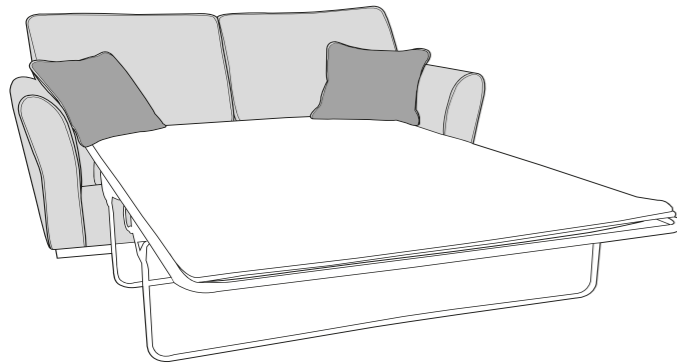

COMFI-FLEX

28/03/2023

FAIRFIELD COVER GUIDE - STANDARD BACK ONLY

Please use this guide when ordering the following pieces to clarify cover options.

4 Seater Sofa (4ST)

3 Seater sofa (3ST)

2 Seater sofa (2ST)

Love chair (LOV)

Arm chair (1ST)

3 Seater Sofa Bed (3SB, 3DB)

(Available in Standard or Deluxe)

2 Seater Sofa Bed (2SB, 2DB)

(Available in Standard or Deluxe)

Chair Sofa Bed (1SB, 1DB)

(Available in Standard or Deluxe)

Standard Back Scatter Cushions

Front = Cover 2
Piping = Cover 1
Back = Cover 1

SUGGESTED ACCENT PIECE

New Fenton Footstool (FST)

APPROVED MEMBER

FAIRFIELD DIMENSIONS (CM)

AVAILABLE PIECES	HEIGHT 1	WIDTH 2	DEPTH 3	SEAT HEIGHT 4	SEAT DEPTH 5	SEAT WIDTH 6	ACCESS DIAGONAL 7	OUTBACK HEIGHT 8	ARM HEIGHT 9	WEIGHT (KG)	SCATTER CUSHIONS
4 SEATER SOFA (4ST)	98	222	96	55	55	186	239	72.5	66	58.5	2
3 SEATER SOFA (3ST)	98	197	96	55	55	160	215	72.5	66	55	2
2 SEATER SOFA (2ST)	98	169	96	55	55	134	188	72.5	66	46.5	2
LOVE CHAIR (LOV)	98	126	96	55	55	92	153	72.5	66	39	2
ARM CHAIR (1ST)	98	95	96	55	55	61	131	72.5	66	37	1
SOFA BEDS - STD BACK ONLY											
1SB (80CM SOFA BED) STANDARD	98	126	96	55	55	93	153	72.5	66	54.5	2
1DB (80CM SOFA BED) DELUXE	98	126	96	55	55	93	153	72.5	66	65.5	2
2SB (120CM SOFA BED) STANDARD	98	166	96	55	55	132	188	72.5	66	64	2
2DB (120CM SOFA BED) DELUXE	98	166	96	55	55	132	188	72.5	66	83	2
3SB (140CM SOFA BED) STANDARD	98	185	96	55	55	152	209	72.5	66	70	2
3DB (140CM SOFA BED) DELUXE	98	185	96	55	55	152	209	72.5	66	91.5	2
OPEN DEPTH OF SOFA BEDS 226CM											
SUGGESTED ACCENT PIECE											
NEW FENTON FOOTSTOOL (FST)	30	106	65	N/A	N/A	N/A	117	N/A	N/A	14.5	N/A