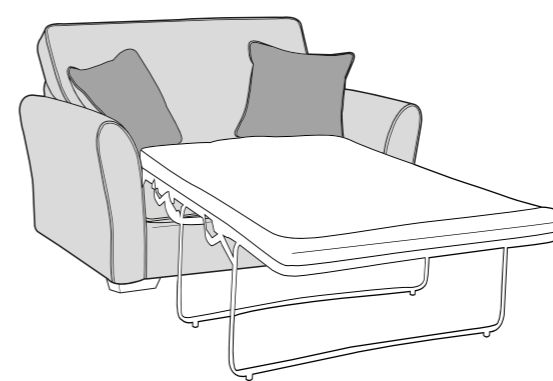

COMFI-FLEX

28/03/2023

FAIRFIELD COVER GUIDE - STANDARD BACK ONLY

Please use this guide when ordering the following pieces to clarify cover options.

4 Seater Sofa (4ST)

3 Seater sofa (3ST)

2 Seater sofa (2ST)

Love chair (LOV)

Arm chair (1ST)

3 Seater Sofa Bed (3SB, 3DB)

(Available in Standard or Deluxe)

2 Seater Sofa Bed (2SB, 2DB)

(Available in Standard or Deluxe)

Chair Sofa Bed (1SB, 1DB)

(Available in Standard or Deluxe)

Standard Back Scatter Cushions

Front = Cover 2
Piping = Cover 1
Back = Cover 1

SUGGESTED ACCENT PIECE

New Fenton Footstool (FST)

APPROVED MEMBER

FAIRFIELD DIMENSIONS (CM)

AVAILABLE PIECES	HEIGHT 1	WIDTH 2	DEPTH 3	SEAT HEIGHT 4	SEAT DEPTH 5	SEAT WIDTH 6	ACCESS DIAGONAL 7	OUTBACK HEIGHT 8	ARM HEIGHT 9	WEIGHT (KG)	SCATTER CUSHIONS
4 SEATER SOFA (4ST)	98	222	96	55	55	186	239	72.5	66	58.5	2
3 SEATER SOFA (3ST)	98	197	96	55	55	160	215	72.5	66	55	2
2 SEATER SOFA (2ST)	98	169	96	55	55	134	188	72.5	66	46.5	2
LOVE CHAIR (LOV)	98	126	96	55	55	92	153	72.5	66	39	2
ARM CHAIR (1ST)	98	95	96	55	55	61	131	72.5	66	37	1
SOFA BEDS - STD BACK ONLY											
1SB (80CM SOFA BED) STANDARD	98	126	96	55	55	93	153	72.5	66	54.5	2
1DB (80CM SOFA BED) DELUXE	98	126	96	55	55	93	153	72.5	66	65.5	2
2SB (120CM SOFA BED) STANDARD	98	166	96	55	55	132	188	72.5	66	64	2
2DB (120CM SOFA BED) DELUXE	98	166	96	55	55	132	188	72.5	66	83	2
3SB (140CM SOFA BED) STANDARD	98	185	96	55	55	152	209	72.5	66	70	2
3DB (140CM SOFA BED) DELUXE	98	185	96	55	55	152	209	72.5	66	91.5	2
OPEN DEPTH OF SOFA BEDS 226CM											
SUGGESTED ACCENT PIECE											
NEW FENTON FOOTSTOOL (FST)	30	106	65	N/A	N/A	N/A	117	N/A	N/A	14.5	N/A