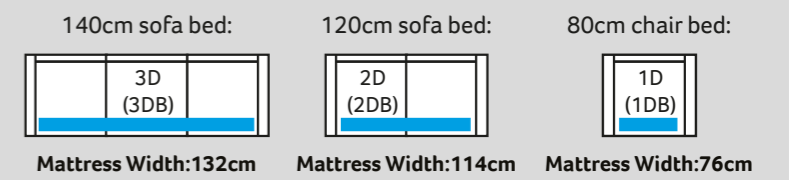

Standard Back Scatter Cushions

Front = Cover 2
Piping = Cover 1
Back = Cover 1

SUGGESTED ACCENT PIECE

New Fenton Footstool (FST)

APPROVED MEMBER

FAIRFIELD DIMENSIONS (CM)

AVAILABLE PIECES	HEIGHT 1	WIDTH 2	DEPTH 3	SEAT HEIGHT 4	SEAT DEPTH 5	SEAT WIDTH 6	ACCESS DIAGONAL 7	OUTBACK HEIGHT 8	ARM HEIGHT 9	WEIGHT (KG)	SCATTER CUSHIONS
4 SEATER SOFA (4ST)	98	222	96	55	55	186	239	72.5	66	58.5	2
3 SEATER SOFA (3ST)	98	197	96	55	55	160	215	72.5	66	55	2
2 SEATER SOFA (2ST)	98	169	96	55	55	134	188	72.5	66	46.5	2
LOVE CHAIR (LOV)	98	126	96	55	55	92	153	72.5	66	39	2
ARM CHAIR (1ST)	98	95	96	55	55	61	131	72.5	66	37	1
SOFA BEDS - STD BACK ONLY											
1SB (80CM SOFA BED) STANDARD	98	126	96	55	55	93	153	72.5	66	54.5	2
1DB (80CM SOFA BED) DELUXE	98	126	96	55	55	93	153	72.5	66	65.5	2
2SB (120CM SOFA BED) STANDARD	98	166	96	55	55	132	188	72.5	66	64	2
2DB (120CM SOFA BED) DELUXE	98	166	96	55	55	132	188	72.5	66	83	2
3SB (140CM SOFA BED) STANDARD	98	185	96	55	55	152	209	72.5	66	70	2
3DB (140CM SOFA BED) DELUXE	98	185	96	55	55	152	209	72.5	66	91.5	2
OPEN DEPTH OF SOFA BEDS 226CM											
SUGGESTED ACCENT PIECE											
NEW FENTON FOOTSTOOL (FST)	30	106	65	N/A	N/A	N/A	117	N/A	N/A	14.5	N/A

A three fold metal action with a sprung 'polyprop' base. Complemented by a high performance foam mattress. For occasional use only.

Mattress Thickness: 6cm
Mattress Length: 185cm
3 fold action is 140Kg total max occupancy weight

DELUXE ACTION & SPRUNG MATTRESS

A two fold metal action with beech slats. Complemented by a deluxe sprung mattress. For everyday use.

Mattress thickness: 11.5cm
Mattress length: 183cm
2 fold action is 160Kg total max occupancy weight

Sofa beds available as standard back only

DIMENSION GUIDE

Check the diagonal access dimension to ensure furniture will fit in your home.

- 1 - HEIGHT
- 2 - WIDTH
- 3 - DEPTH
- 4 - SEAT HEIGHT
- 5 - SEAT DEPTH (STD & PILLOW)
- 6 - SEAT WIDTH
- 7 - DIAGONAL ACCESS
- 8 - OUTBACK HEIGHT
- 9 - ARM HEIGHT