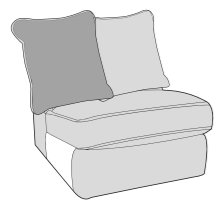

Arm chair (1ST)

3 Seater Sofa Bed (3SB, 3DB)

(Available in Standard or Deluxe)

2 Seater Sofa Bed (2SB, 2DB)

(Available in Standard or Deluxe)

Chair Sofa Bed (1SB, 1DB)

(Available in Standard or Deluxe)

Large Footstool (FST)

Standard Back Scatter Cushions

Front = Cover 2
Piping = Cover 1
Back = Cover 1

FANTASIA COVER GUIDE - PILLOW BACK

Please use this guide when ordering the following pieces to clarify cover options.

PILLOW BACK

LH1, COR, R2S (L1, CO, R2S) Group

LH2, R2C (L2, R2C) Group

L2C, RH2 (L2C, R2) Group

LH2, COR, RH2 (L2, CO, R2) Group

LH1, COR, RH1 (L1, CO, R2) Group

ALU (AU)

4 Seater modular sofa (4MD)

3 Seater sofa (3ST)

2 Seater sofa (2ST)

Large Footstool (FST)

ACCENT PIECES

Storage Footstool (FSS)

-  **COVER 1**
(BODY)
-  **COVER 2**
(PILLOW)
-  **COVER 3**
(SCATTER)

Pillow Back Cushions

Front = Cover 2
Piping = Cover 1
Back = Cover 1