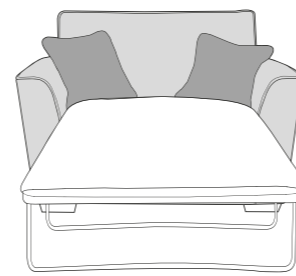

L2C, RH2 (L2C, R2) Group

LH2, COR, RH2 (L2, CO, R2) Group

LH1, COR, RH1 (L1, CO, R1) Group

ALU (AU)

4 Seater modular sofa (4MD)

3 Seater sofa (3ST)

2 Seater sofa (2ST)

Love chair (LOV)

Arm chair (1ST)

3 Seater Sofa Bed (3SB, 3DB)

(Available in Standard or Deluxe)

2 Seater Sofa Bed (2SB, 2DB)

(Available in Standard or Deluxe)

Chair Sofa Bed (1SB, 1DB)

(Available in Standard or Deluxe)

Large Footstool (FST)

Standard Back Scatter Cushions

Front = Cover 2
Piping = Cover 1
Back = Cover 1

FANTASIA COVER GUIDE - PILLOW BACK

Please use this guide when ordering the following pieces to clarify cover options.

PILLOW BACK