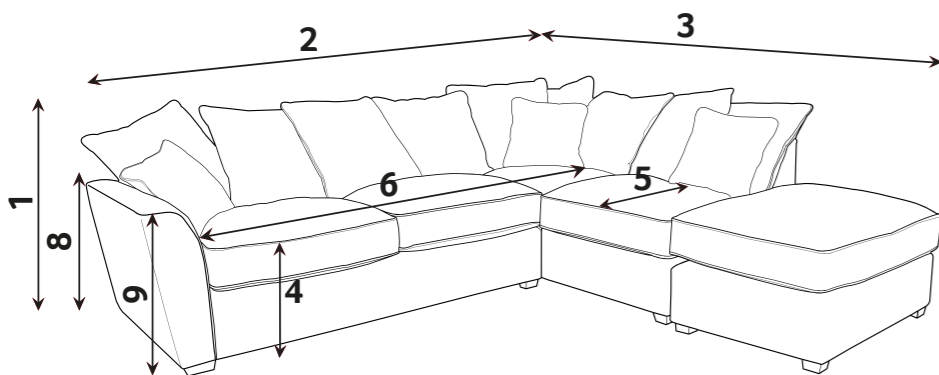

Mattress Thickness: 6cm
Mattress Length: 185cm
3 fold action is 140Kg total max occupancy weight

DELUXE ACTION & SPRUNG MATTRESS

A two fold metal action with beech slats. Complemented by a deluxe sprung mattress. For everyday use.

Mattress thickness: 11.5cm
Mattress Length: 183cm
2 fold action is 160Kg total max occupancy weight

Sofa beds available as standard back only

DIMENSION GUIDE

Check the diagonal access dimension to ensure furniture will fit in your home.