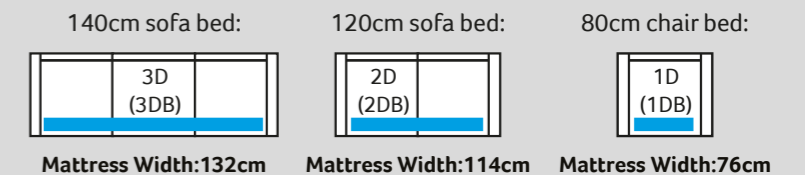

Mattress Thickness: 6cm
Mattress Length: 185cm
3 fold action is 140Kg total max occupancy weight

DELUXE ACTION & SPRUNG MATTRESS

A two fold metal action with beech slats. Complemented by a deluxe sprung mattress. For everyday use.

Mattress thickness: 11.5cm
Mattress Length: 183cm
2 fold action is 160Kg total max occupancy weight

Sofa beds available as standard back only

DIMENSION GUIDE

Check the diagonal access dimension to ensure furniture will fit in your home.