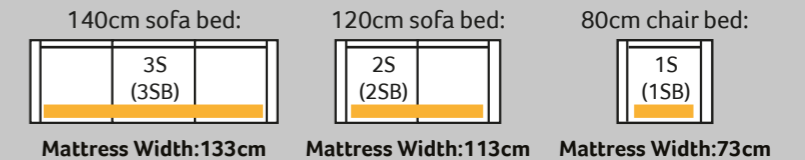

- Hardwood & composite board frame.
- Dowelled, screwed, glued & stapled joinery.
- Chrome & Wood foot options.

- Fibre filled backs for added comfort.
- Reversible pillows & back cushions for durability and comfort.
- Fibre filled scatters included.

- ExtraFlex high comfort seat cushions.
- Serpentine seat springs & silent wire.
- Superloop back springs.

SOFABEDS: 2 SLEEP OPTIONS

STANDARD ACTION & FOAM MATTRESS

A three fold metal action with a sprung 'polyprop' base. Complemented by a high performance foam mattress. For occasional use only.

Mattress Thickness: 6cm
Mattress Length: 185cm
3 fold action is 140Kg total max occupancy weight