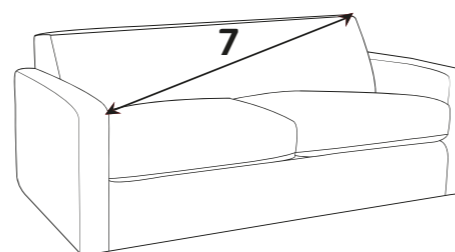

Mattress thickness: 11.5cm
Mattress Length: 183cm
2 fold action is 160Kg total max occupancy weight

Sofa beds available as standard back only

DIMENSION GUIDE

Check the diagonal access dimension to ensure furniture will fit in your home.

- 1 - HEIGHT
- 2 - WIDTH
- 3 - DEPTH
- 4 - SEAT HEIGHT
- 5 - SEAT DEPTH (STD & PILLOW)
- 6 - SEAT WIDTH
- 7 - DIAGONAL ACCESS
- 8 - OUTBACK HEIGHT
- 9 - ARM HEIGHT

Illustrations used for reference only.