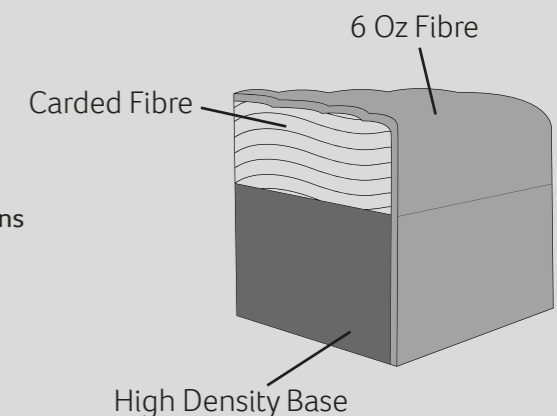

CARE GUIDE

Extraflex seat cushions should be **plumped up on a regular basis** to help maintain the aesthetic appeal of your upholstery, the plumping of cushions is essential to help retain the comfort and softness of any piece of upholstered furniture.

To improve the longevity of your hand-made furniture, we recommend rotating cushions (where applicable).

For further information on maintaining your furniture please refer to the care guide located under the seat platform.