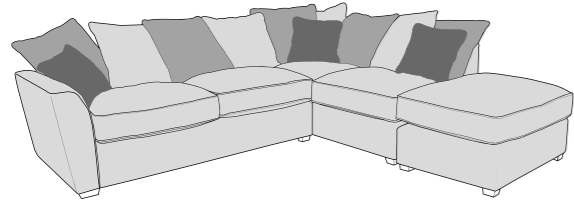

L2C, RH2 (L2C, R2) Group

LH2, COR, RH2 (L2, CO, R2) Group

LH1, COR, RH1 (L1, CO, R1) Group

ALU (AU)

4 Seater modular sofa (4MD)

3 Seater sofa (3ST)

2 Seater sofa (2ST)

Love chair (LOV)

Arm chair (1ST)

3 Seater Sofa Bed (3SB, 3DB)

(Available in Standard or Deluxe)

2 Seater Sofa Bed (2SB, 2DB)

(Available in Standard or Deluxe)

Chair Sofa Bed (1SB, 1DB)

(Available in Standard or Deluxe)

Large Footstool (FST)

Standard Back Scatter Cushions

Front = Cover 2
Piping = Cover 1
Back = Cover 1

FANTASIA COVER GUIDE - PILLOW BACK

Please use this guide when ordering the following pieces to clarify cover options.

PILLOW BACK

LH2, RFC, FST (L2, RFC, P) Group

FST, LFC, RH2 (P, LFC, R2) Group

L2S, RFC, FST (L2S, RFC, P) Group

FST, LFC, R2S (P, LFC, R2S) Group

LH2, COR, RH1 (L2, CO, R1) Group

LH1, COR, RH2 (L1, CO, R2) Group

L2S, COR, RH1 (L2S, CO, R1) Group