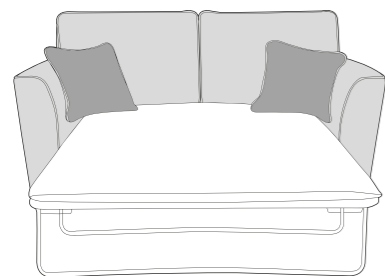

L2S, RFC, FST (L2S, RFC, P) Group

FST, LFC, R2S (P, LFC, R2S) Group

LH2, COR, RH1 (L2, CO, R1) Group

LH1, COR, RH2 (L1, CO, R2) Group

L2S, COR, RH1 (L2S, CO, R1) Group

LH1, COR, R2S (L1, COR, R2S) Group

LH2, R2C (L2, R2C) Group

L2C, RH2 (L2C, R2) Group

LH2, COR, RH2 (L2, CO, R2) Group

LH1, COR, RH1 (L1, CO, R1) Group

ALU (AU)

4 Seater modular sofa (4MD)

3 Seater sofa (3ST)

2 Seater sofa (2ST)

Love chair (LOV)

Arm chair (1ST)

3 Seater Sofa Bed (3SB, 3DB)

(Available in Standard or Deluxe)

2 Seater Sofa Bed (2SB, 2DB)

(Available in Standard or Deluxe)

Chair Sofa Bed (1SB, 1DB)

(Available in Standard or Deluxe)

Large Footstool (FST)

Standard Back Scatter Cushions

Front = Cover 2
Piping = Cover 1
Back = Cover 1

FANTASIA COVER GUIDE - PILLOW BACK

Please use this guide when ordering the following pieces to clarify cover options.

PILLOW BACK