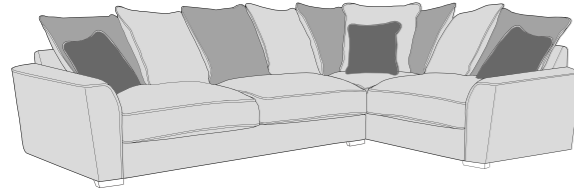

Arm chair (1ST)

3 Seater Sofa Bed (3SB, 3DB)

(Available in Standard or Deluxe)

2 Seater Sofa Bed (2SB, 2DB)

(Available in Standard or Deluxe)

Chair Sofa Bed (1SB, 1DB)

(Available in Standard or Deluxe)

Large Footstool (FST)

Standard Back Scatter Cushions

Front = Cover 2
Piping = Cover 1
Back = Cover 1

FANTASIA COVER GUIDE - PILLOW BACK

Please use this guide when ordering the following pieces to clarify cover options.

PILLOW BACK

LH2, RFC, FST (L2, RFC, P) Group

FST, LFC, RH2 (P, LFC, R2) Group

L2S, RFC, FST (L2S, RFC, P) Group

FST, LFC, R2S (P, LFC, R2S) Group

LH2, COR, RH1 (L2, CO, R1) Group

LH1, COR, RH2 (L1, CO, R2) Group

L2S, COR, RH1 (L2S, CO, R1) Group

LH1, COR, R2S (L1, CO, R2S) Group

LH2, R2C (L2, R2C) Group

L2C, RH2 (L2C, R2) Group

LH2, COR, RH2 (L2, CO, R2) Group

LH1, COR, RH1 (L1, CO, R2) Group

ALU (AU)

4 Seater modular sofa (4MD)

3 Seater sofa (3ST)