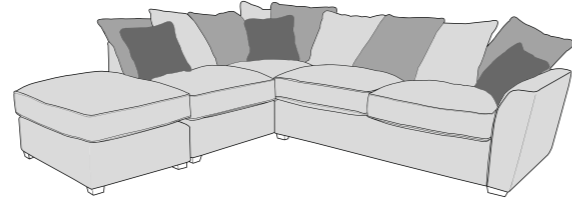

L2C, RH2 (L2C, R2) Group

LH2, COR, RH2 (L2, CO, R2) Group

LH1, COR, RH1 (L1, CO, R1) Group

ALU (AU)

4 Seater modular sofa (4MD)

3 Seater sofa (3ST)

2 Seater sofa (2ST)

Love chair (LOV)

Arm chair (1ST)

3 Seater Sofa Bed (3SB, 3DB)

(Available in Standard or Deluxe)

2 Seater Sofa Bed (2SB, 2DB)

(Available in Standard or Deluxe)

Chair Sofa Bed (1SB, 1DB)

(Available in Standard or Deluxe)

Large Footstool (FST)

Standard Back Scatter Cushions

Front = Cover 2
Piping = Cover 1
Back = Cover 1

FANTASIA COVER GUIDE - PILLOW BACK

Please use this guide when ordering the following pieces to clarify cover options.

PILLOW BACK

LH2, RFC, FST (L2, RFC, P) Group

FST, LFC, RH2 (P, LFC, R2) Group

L2S, RFC, FST (L2S, RFC, P) Group

FST, LFC, R2S (P, LFC, R2S) Group

LH2, COR, RH1 (L2, CO, R1) Group

LH1, COR, RH2 (L1, CO, R2) Group

L2S, COR, RH1 (L2S, CO, R1) Group