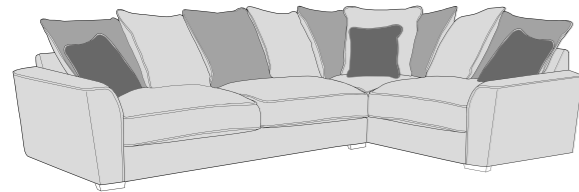

Arm chair (1ST)

3 Seater Sofa Bed (3SB, 3DB)

(Available in Standard or Deluxe)

2 Seater Sofa Bed (2SB, 2DB)

(Available in Standard or Deluxe)

Chair Sofa Bed (1SB, 1DB)

(Available in Standard or Deluxe)

Large Footstool (FST)

Standard Back Scatter Cushions

Front = Cover 2
Piping = Cover 1
Back = Cover 1

FANTASIA COVER GUIDE - PILLOW BACK

Please use this guide when ordering the following pieces to clarify cover options.

PILLOW BACK

LH2, RFC, FST (L2, RFC, P) Group

FST, LFC, RH2 (P, LFC, R2) Group

L2S, RFC, FST (L2S, RFC, P) Group

FST, LFC, R2S (P, LFC, R2S) Group

LH2, COR, RH1 (L2, CO, R1) Group

LH1, COR, RH2 (L1, CO, R2) Group

L2S, COR, RH1 (L2S, CO, R1) Group

LH1, COR, R2S (L1, CO, R2S) Group

LH2, R2C (L2, R2C) Group

L2C, RH2 (L2C, R2) Group

LH2, COR, RH2 (L2, CO, R2) Group

LH1, COR, RH1 (L1, CO, R2) Group

ALU (AU)

4 Seater modular sofa (4MD)

3 Seater sofa (3ST)