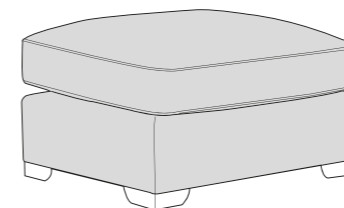

L2C, RH2 (L2C, R2) Group

LH2, COR, RH2 (L2, CO, R2) Group

LH1, COR, RH1 (L1, CO, R1) Group

ALU (AU)

4 Seater modular sofa (4MD)

3 Seater sofa (3ST)

2 Seater sofa (2ST)

Love chair (LOV)

Arm chair (1ST)

3 Seater Sofa Bed (3SB, 3DB)

(Available in Standard or Deluxe)

2 Seater Sofa Bed (2SB, 2DB)

(Available in Standard or Deluxe)

Chair Sofa Bed (1SB, 1DB)

(Available in Standard or Deluxe)

Large Footstool (FST)

Standard Back Scatter Cushions

Front = Cover 2
Piping = Cover 1
Back = Cover 1

FANTASIA COVER GUIDE - PILLOW BACK

Please use this guide when ordering the following pieces to clarify cover options.

PILLOW BACK