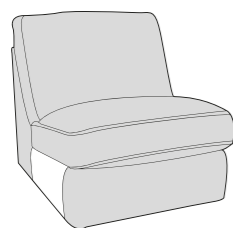

L2C, RH2 (L2C, R2) Group

LH2, COR, RH2 (L2, CO, R2) Group

LH1, COR, RH1 (L1, CO, R1) Group

ALU (AU)

4 Seater modular sofa (4MD)

3 Seater sofa (3ST)

2 Seater sofa (2ST)

Love chair (LOV)

Arm chair (1ST)

3 Seater Sofa Bed (3SB, 3DB)

(Available in Standard or Deluxe)

2 Seater Sofa Bed (2SB, 2DB)

(Available in Standard or Deluxe)

Chair Sofa Bed (1SB, 1DB)

(Available in Standard or Deluxe)

Large Footstool (FST)

Standard Back Scatter Cushions

Front = Cover 2
Piping = Cover 1
Back = Cover 1

FANTASIA COVER GUIDE - PILLOW BACK

Please use this guide when ordering the following pieces to clarify cover options.

PILLOW BACK