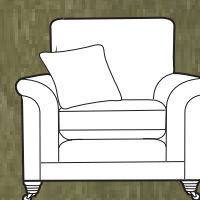

Grand sofa in fabric 2790, large scatter cushions in 2258, small scatter cushions in 2049, ebony/polished chrome castor legs (FM2). Chair in fabric 2790, small scatter cushion in 2258, ebony/polished chrome castor legs (FM2).

Grand sofa
H 950mm
W 2200mm
D 1050mm

3 seater sofa
H 950mm
W 2000mm
D 1050mm

2 seater sofa
H 950mm
W 1800mm
D 1050mm

Snuggler
H 950mm
W 1350mm
D 1050mm

Chair
H 1000 mm
W 950 mm
D 960 mm

Accent chair
H 910mm
W 790mm
D 940mm

Legged Ottoman
H 380mm
W 990mm
D 580mm

Storage stool
H 410mm
W 640mm
D 580mm

Footstool
H 380mm
W 640mm
D 580mm

Chair arm height is 50mm lower than the sofa arm height

Supplied on glides

Chair in fabric 2790, small scatter cushion in 2258, ebony/polished chrome castor legs (FM2). Grand sofa in fabric 2790, large scatter cushions in 2258, small scatter cushions in 2049, ebony/polished legs (FM2). Accent chair in fabric 2049, ebony solid legs (C4).