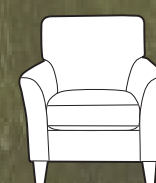

Grand sofa in fabric 2790, large scatter cushions in 2258, small scatter cushions in 2049, ebony/polished chrome castor legs (FM2). Chair in fabric 2790, small scatter cushion in 2258, ebony/polished chrome castor legs (FM2).

Grand sofa
H 950mm
W 2200mm
D 1050mm

3 seater sofa
H 950mm
W 2000mm
D 1050mm

2 seater sofa
H 950mm
W 1800mm
D 1050mm

Snuggler
H 950mm
W 1350mm
D 1050mm

Chair
H 1000 mm
W 950 mm
D 960 mm

Accent chair
H 910mm
W 790mm
D 940mm

Legged Ottoman
H 380mm
W 990mm
D 580mm

Storage stool
H 410mm
W 640mm
D 580mm

Footstool
H 380mm
W 640mm
D 580mm

Chair arm height is 50mm lower than the sofa arm height

Supplied on glides

Chair in fabric 2790, small scatter cushion in 2258, ebony/polished chrome castor legs (FM2). Grand sofa in fabric 2790, large scatter cushions in 2258, small scatter cushions in 2049, ebony/polished legs (FM2). Accent chair in fabric 2049, ebony solid legs (C4).