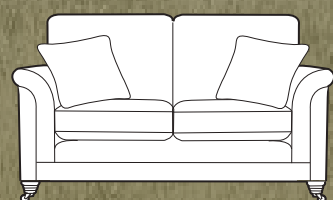

Grand sofa in fabric 2790, large scatter cushions in 2258, small scatter cushions in 2049, ebony/polished chrome castor legs (FM2). Chair in fabric 2790, small scatter cushion in 2258, ebony/polished chrome castor legs (FM2).

Grand sofa
H 950mm
W 2200mm
D 1050mm

3 seater sofa
H 950mm
W 2000mm
D 1050mm

2 seater sofa
H 950mm
W 1800mm
D 1050mm

Snuggler
H 950mm
W 1350mm
D 1050mm

Chair
H 1000 mm
W 950 mm
D 960 mm

Accent chair
H 910mm
W 790mm
D 940mm