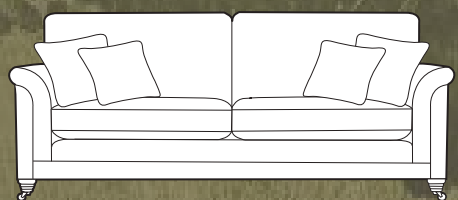

Grand sofa in fabric 2790, large scatter cushions in 2258, small scatter cushions in 2049, ebony/polished chrome castor legs (FM2). Chair in fabric 2790, small scatter cushion in 2258, ebony/polished chrome castor legs (FM2).

Grand sofa
H 950mm
W 2200mm
D 1050mm

3 seater sofa
H 950mm
W 2000mm
D 1050mm

2 seater sofa
H 950mm
W 1800mm
D 1050mm

Snuggler
H 950mm
W 1350mm
D 1050mm

Chair
H 1000 mm
W 950 mm
D 960 mm

Accent chair
H 910mm
W 790mm
D 940mm

Legged Ottoman
H 380mm
W 990mm
D 580mm

Storage stool
H 410mm
W 640mm
D 580mm

Footstool
H 380mm
W 640mm
D 580mm

Chair arm height is 50mm lower than the sofa arm height

Supplied on glides

Chair in fabric 2790, small scatter cushion in 2258, ebony/polished chrome castor legs (FM2). Grand sofa in fabric 2790, large scatter cushions in 2258, small scatter cushions in 2049, ebony/polished legs (FM2). Accent chair in fabric 2049, ebony solid legs (C4).