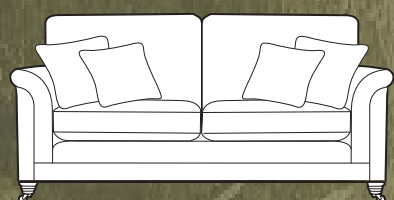

Grand sofa in fabric 2790, large scatter cushions in 2258, small scatter cushions in 2049, ebony/polished chrome castor legs (FM2). Chair in fabric 2790, small scatter cushion in 2258, ebony/polished chrome castor legs (FM2).

Grand sofa
H 950mm
W 2200mm
D 1050mm

3 seater sofa
H 950mm
W 2000mm
D 1050mm

2 seater sofa
H 950mm
W 1800mm
D 1050mm

Snuggler
H 950mm
W 1350mm
D 1050mm

Chair
H 1000 mm
W 950 mm
D 960 mm

Accent chair
H 910mm
W 790mm
D 940mm