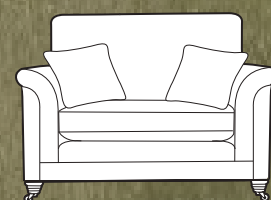

Grand sofa in fabric 2790, large scatter cushions in 2258, small scatter cushions in 2049, ebony/polished chrome castor legs (FM2). Chair in fabric 2790, small scatter cushion in 2258, ebony/polished chrome castor legs (FM2).

Grand sofa
H 950mm
W 2200mm
D 1050mm

3 seater sofa
H 950mm
W 2000mm
D 1050mm

2 seater sofa
H 950mm
W 1800mm
D 1050mm

Snuggler
H 950mm
W 1350mm
D 1050mm

Chair
H 1000 mm
W 950 mm
D 960 mm

Accent chair
H 910mm
W 790mm
D 940mm