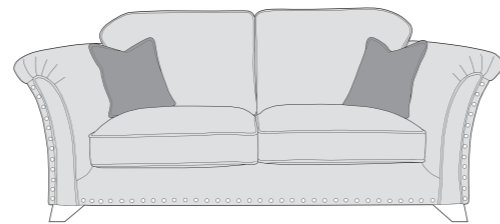

28/03/2019

VESPER COVER GUIDE: STANDARD BACK & PILLOW BACK

Please use this guide when ordering the following pieces to clarify cover options.

PILLOW BACK - Available with & without studs

4 Seater Modular Sofa (4MD)

3 Seater Sofa (3ST)

2 Seater Sofa (2ST)

L2/R2 (LH2/RH2)

L1/R1 (LH1/RH1)

CO (COR)

L2,CO,R2 (LH2,COR,RH2)

STANDARD BACK - Available with & without studs

4 Seater Modular Sofa (4MD)

3 Seater Sofa (3ST)

2 Seater Sofa (2ST)

L2/R2 (LH2/RH2)

L1/R1 (LH1/RH1)

CO (COR)

L2,CO,R2 (LH2,COR,RH2)

Love Chair (LOV)

Arm Chair (1ST)