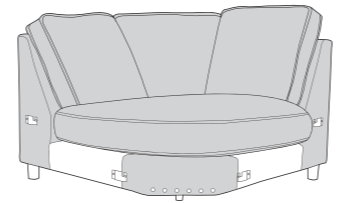

3 Seater Sofa (3ST)

2 Seater Sofa (2ST)

L2/R2 (LH2/RH2)

L1/R1 (LH1/RH1)

CO (COR)

L2,CO,R2 (LH2,COR,RH2)

STANDARD BACK - Available with & without studs

4 Seater Modular Sofa (4MD)

3 Seater Sofa (3ST)

2 Seater Sofa (2ST)

L2/R2 (LH2/RH2)

L1/R1 (LH1/RH1)

CO (COR)

L2,CO,R2 (LH2,COR,RH2)

Love Chair (LOV)

Arm Chair (1ST)

Vesper (Paris) Swivel Chair (SWC)

Vesper (Half Moon) D Footstool (FST)

Vesper Footstool (FST)

Vesper (Link) Footstool (FSS)

Standard Back Scatter Cushions

Flanged Edge
Front = Cover 2
Back = Cover 1

Pillow Back Scatter Cushions

Flanged Edge
Front = Cover 1
Back = Cover 1

VESPER DIMENSIONS (CM)

AVAILABLE PIECES	HEIGHT 1	WIDTH 2	DEPTH 3	SEAT HEIGHT 4	SEAT DEPTH (STANDARD) 5	SEAT DEPTH (PILLOW) 5	SEAT WIDTH 6	ACCESS DIAGONAL 7	WEIGHT (KG)	PILLOW BACK NO.	SCATTER CUSHION NO.
4 SEATER MODULAR SOFA	92	252	104	49	52	52	188	273	93	5	4
LFS/RFS (4M)	92	126	104	49	52	52	94	159	46.5	N/A	2
L2/R2	92	167	104	49	52	52	135	194	52.5	4	1
L1/R1	92	101	104	49	52	52	69	141	40	2	1
CO - CORNER UNIT	92	122	122	49	65	65	N/A	173	43	3	0
3 SEATER SOFA	92	219	104	49	52	52	155	239	76.5	5	4
2 SEATER SOFA	92	200	104	49	52	52	136	220	66	4	4
ARM CHAIR	92	128	104	49	52	52	62	160	49.5	N/A	1
LOVE CHAIR	92	158	104	49	52	52	91	158	55.5	N/A	2
PARIS SWIVEL CHAIR	76	131	124	41	73	N/A	83	178	42.5	N/A	2
D FOOTSTOOL	39	92	69	N/A	N/A	N/A	N/A	118	18	N/A	N/A
VESPER FOOTSTOOL	33	97	97	N/A	N/A	N/A	N/A	97	22	N/A	N/A
VESPER LINK FOOTSTOOL	45	61	50	N/A	N/A	N/A	N/A	75	12.5	N/A	N/A
SCATTER CUSHIONS: FRONT = COVER 2, BACK + PIPING = COVER 1											
CORNER GROUP L2,CO, R2 or R2,CO,L2	92	289	289	49	52	52	N/A	402	148	11	2
CORNER GROUP L1,CO, R2 or R1,CO,L2	92	223	289	N/A	N/A	N/A	N/A	117	12.5	N/A	2
SCATTER CUSHIONS											