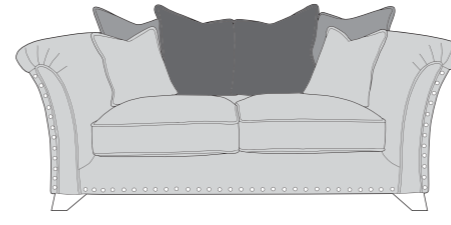

28/03/2019

VESPER COVER GUIDE: STANDARD BACK & PILLOW BACK

Please use this guide when ordering the following pieces to clarify cover options.

PILLOW BACK - Available with & without studs

4 Seater Modular Sofa (4MD)

3 Seater Sofa (3ST)

2 Seater Sofa (2ST)

L2/R2 (LH2/RH2)

L1/R1 (LH1/RH1)

CO (COR)

L2,CO,R2 (LH2,COR,RH2)

STANDARD BACK - Available with & without studs

4 Seater Modular Sofa (4MD)

3 Seater Sofa (3ST)

2 Seater Sofa (2ST)

L2/R2 (LH2/RH2)

L1/R1 (LH1/RH1)

CO (COR)

L2,CO,R2 (LH2,COR,RH2)

Love Chair (LOV)

Arm Chair (1ST)