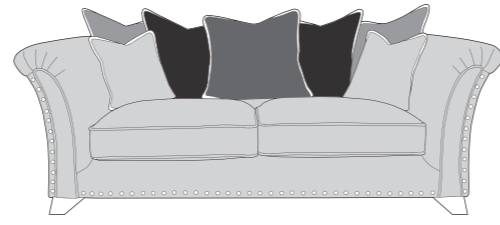

28/03/2019

VESPER COVER GUIDE: STANDARD BACK & PILLOW BACK

Please use this guide when ordering the following pieces to clarify cover options.

PILLOW BACK - Available with & without studs

4 Seater Modular Sofa (4MD)

3 Seater Sofa (3ST)

2 Seater Sofa (2ST)

L2/R2 (LH2/RH2)

L1/R1 (LH1/RH1)

CO (COR)

L2,CO,R2 (LH2,COR,RH2)

STANDARD BACK - Available with & without studs

4 Seater Modular Sofa (4MD)

3 Seater Sofa (3ST)

2 Seater Sofa (2ST)

L2/R2 (LH2/RH2)

L1/R1 (LH1/RH1)

CO (COR)

L2,CO,R2 (LH2,COR,RH2)

Love Chair (LOV)

Arm Chair (1ST)