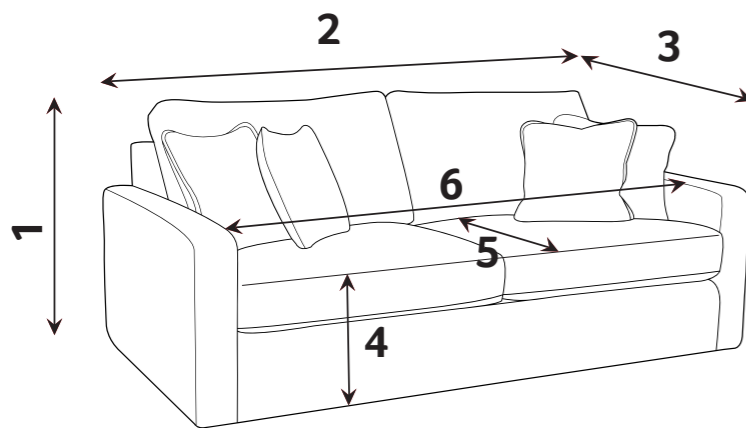

VESPER DIMENSIONS (CM)

AVAILABLE PIECES	HEIGHT 1	WIDTH 2	DEPTH 3	SEAT HEIGHT 4	SEAT DEPTH (STANDARD) 5	SEAT DEPTH (PILLOW) 5	SEAT WIDTH 6	ACCESS DIAGONAL 7	WEIGHT (KG)	PILLOW BACK NO.	SCATTER CUSHION NO.
4 SEATER MODULAR SOFA	92	252	104	49	52	52	188	273	93	5	4
LFS/RFS (4M)	92	126	104	49	52	52	94	159	46.5	N/A	2
L2/R2	92	167	104	49	52	52	135	194	52.5	4	1
L1/R1	92	101	104	49	52	52	69	141	40	2	1
CO - CORNER UNIT	92	122	122	49	65	65	N/A	173	43	3	0
3 SEATER SOFA	92	219	104	49	52	52	155	239	76.5	5	4
2 SEATER SOFA	92	200	104	49	52	52	136	220	66	4	4
ARM CHAIR	92	128	104	49	52	52	62	160	49.5	N/A	1
LOVE CHAIR	92	158	104	49	52	52	91	158	55.5	N/A	2
PARIS SWIVEL CHAIR	76	131	124	41	73	N/A	83	178	42.5	N/A	2
D FOOTSTOOL	39	92	69	N/A	N/A	N/A	N/A	118	18	N/A	N/A
VESPER FOOTSTOOL	33	97	97	N/A	N/A	N/A	N/A	97	22	N/A	N/A
VESPER LINK FOOTSTOOL	45	61	50	N/A	N/A	N/A	N/A	75	12.5	N/A	N/A
SCATTER CUSHIONS: FRONT = COVER 2, BACK + PIPING = COVER 1											
CORNER GROUP L2,CO, R2 or R2,CO,L2	92	289	289	49	52	52	N/A	402	148	11	2
CORNER GROUP L1,CO, R2 or R1,CO,L2	92	223	289	N/A	N/A	N/A	N/A	117	12.5	N/A	2
SCATTER CUSHIONS											

- Hardwood & composite board frame.
- Dowelled, screwed, glued & stapled joinery.
- Light & Dark Wood foot options.

- Fibre filled backs for added comfort.
- Feather filled scatters included.
- Award winning foamflex seat interior with 5 year guarantee.

- Serpentine seat springs & silent wire.
- Elasticated back webbing.

DIMENSION GUIDE

- 1 - HEIGHT
- 2 - WIDTH
- 3 - DEPTH
- 4 - SEAT HEIGHT
- 5 - SEAT DEPTH (STD & PILLOW)
- 6 - SEAT WIDTH
- 7 - DIAGONAL ACCESS

Check the diagonal access dimension to ensure furniture will fit in your home.