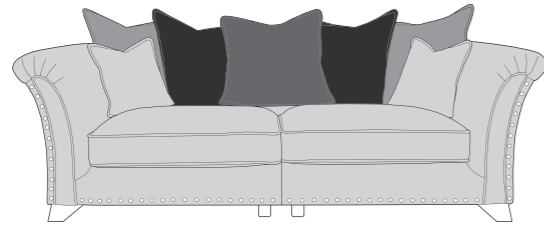

Please note that colour shadings can vary slightly from each roll of fabric.
We cannot guarantee a precise match to these samples or between cut lengths and upholstered goods.

foamflex™

Award Winning Seating Technology

28/03/2019

VESPER COVER GUIDE: STANDARD BACK & PILLOW BACK

Please use this guide when ordering the following pieces to clarify cover options.

PILLOW BACK - Available with & without studs

4 Seater Modular Sofa (4MD)

3 Seater Sofa (3ST)

2 Seater Sofa (2ST)

L2/R2 (LH2/RH2)

L1/R1 (LH1/RH1)

CO (COR)

L2,CO,R2 (LH2,COR,RH2)

STANDARD BACK - Available with & without studs

4 Seater Modular Sofa (4MD)

3 Seater Sofa (3ST)

2 Seater Sofa (2ST)

L2/R2 (LH2/RH2)

L1/R1 (LH1/RH1)

CO (COR)

L2,CO,R2 (LH2,COR,RH2)

Love Chair (LOV)

Arm Chair (1ST)