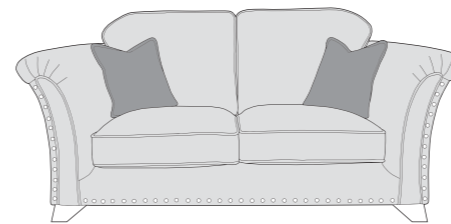

28/03/2019

VESPER COVER GUIDE: STANDARD BACK & PILLOW BACK

Please use this guide when ordering the following pieces to clarify cover options.

PILLOW BACK - Available with & without studs

4 Seater Modular Sofa (4MD)

3 Seater Sofa (3ST)

2 Seater Sofa (2ST)

L2/R2 (LH2/RH2)

L1/R1 (LH1/RH1)

CO (COR)

L2,CO,R2 (LH2,COR,RH2)

STANDARD BACK - Available with & without studs

4 Seater Modular Sofa (4MD)

3 Seater Sofa (3ST)

2 Seater Sofa (2ST)

L2/R2 (LH2/RH2)

L1/R1 (LH1/RH1)

CO (COR)

L2,CO,R2 (LH2,COR,RH2)

Love Chair (LOV)

Arm Chair (1ST)