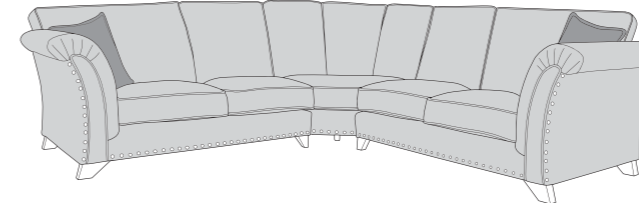

3 Seater Sofa (3ST)

2 Seater Sofa (2ST)

L2/R2 (LH2/RH2)

L1/R1 (LH1/RH1)

CO (COR)

L2,CO,R2 (LH2,COR,RH2)

STANDARD BACK - Available with & without studs

4 Seater Modular Sofa (4MD)

3 Seater Sofa (3ST)

2 Seater Sofa (2ST)

L2/R2 (LH2/RH2)

L1/R1 (LH1/RH1)

CO (COR)

L2,CO,R2 (LH2,COR,RH2)

Love Chair (LOV)

Arm Chair (1ST)

Vesper (Paris) Swivel Chair (SWC)

Vesper (Half Moon) D Footstool (FST)

Vesper Footstool (FST)

Vesper (Link) Footstool (FSS)

Standard Back Scatter Cushions

Flanged Edge
Front = Cover 2
Back = Cover 1

Pillow Back Scatter Cushions

Flanged Edge
Front = Cover 1
Back = Cover 1

VESPER DIMENSIONS (CM)

AVAILABLE PIECES	HEIGHT 1	WIDTH 2	DEPTH 3	SEAT HEIGHT 4	SEAT DEPTH (STANDARD) 5	SEAT DEPTH (PILLOW) 5	SEAT WIDTH 6	ACCESS DIAGONAL 7	WEIGHT (KG)	PILLOW BACK NO.	SCATTER CUSHION NO.
4 SEATER MODULAR SOFA	92	252	104	49	52	52	188	273	93	5	4
LFS/RFS (4M)	92	126	104	49	52	52	94	159	46.5	N/A	2
L2/R2	92	167	104	49	52	52	135	194	52.5	4	1
L1/R1	92	101	104	49	52	52	69	141	40	2	1
CO - CORNER UNIT	92	122	122	49	65	65	N/A	173	43	3	0
3 SEATER SOFA	92	219	104	49	52	52	155	239	76.5	5	4
2 SEATER SOFA	92	200	104	49	52	52	136	220	66	4	4
ARM CHAIR	92	128	104	49	52	52	62	160	49.5	N/A	1
LOVE CHAIR	92	158	104	49	52	52	91	158	55.5	N/A	2
PARIS SWIVEL CHAIR	76	131	124	41	73	N/A	83	178	42.5	N/A	2
D FOOTSTOOL	39	92	69	N/A	N/A	N/A	N/A	118	18	N/A	N/A
VESPER FOOTSTOOL	33	97	97	N/A	N/A	N/A	N/A	97	22	N/A	N/A
VESPER LINK FOOTSTOOL	45	61	50	N/A	N/A	N/A	N/A	75	12.5	N/A	N/A
SCATTER CUSHIONS: FRONT = COVER 2, BACK + PIPING = COVER 1											
CORNER GROUP L2,CO, R2 or R2,CO,L2	92	289	289	49	52	52	N/A	402	148	11	2
CORNER GROUP L1,CO, R2 or R1,CO,L2	92	223	289	N/A	N/A	N/A	N/A	117	12.5	N/A	2
SCATTER CUSHIONS											