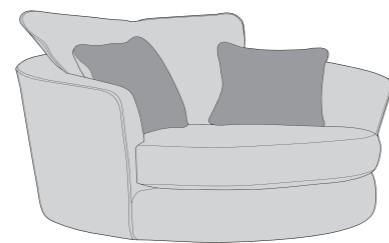

3 Seater Sofa (3ST)

2 Seater Sofa (2ST)

L2/R2 (LH2/RH2)

L1/R1 (LH1/RH1)

CO (COR)

L2,CO,R2 (LH2,COR,RH2)

STANDARD BACK - Available with & without studs

4 Seater Modular Sofa (4MD)

3 Seater Sofa (3ST)

2 Seater Sofa (2ST)

L2/R2 (LH2/RH2)

L1/R1 (LH1/RH1)

CO (COR)

L2,CO,R2 (LH2,COR,RH2)

Love Chair (LOV)

Arm Chair (1ST)

Vesper (Paris) Swivel Chair (SWC)

Vesper (Half Moon) D Footstool (FST)

Vesper Footstool (FST)

Vesper (Link) Footstool (FSS)

Standard Back Scatter Cushions

Flanged Edge
Front = Cover 2
Back = Cover 1

Pillow Back Scatter Cushions

Flanged Edge
Front = Cover 1
Back = Cover 1

VESPER DIMENSIONS (CM)

AVAILABLE PIECES	HEIGHT 1	WIDTH 2	DEPTH 3	SEAT HEIGHT 4	SEAT DEPTH (STANDARD) 5	SEAT DEPTH (PILLOW) 5	SEAT WIDTH 6	ACCESS DIAGONAL 7	WEIGHT (KG)	PILLOW BACK NO.	SCATTER CUSHION NO.
4 SEATER MODULAR SOFA	92	252	104	49	52	52	188	273	93	5	4
LFS/RFS (4M)	92	126	104	49	52	52	94	159	46.5	N/A	2
L2/R2	92	167	104	49	52	52	135	194	52.5	4	1
L1/R1	92	101	104	49	52	52	69	141	40	2	1
CO - CORNER UNIT	92	122	122	49	65	65	N/A	173	43	3	0
3 SEATER SOFA	92	219	104	49	52	52	155	239	76.5	5	4
2 SEATER SOFA	92	200	104	49	52	52	136	220	66	4	4
ARM CHAIR	92	128	104	49	52	52	62	160	49.5	N/A	1
LOVE CHAIR	92	158	104	49	52	52	91	158	55.5	N/A	2
PARIS SWIVEL CHAIR	76	131	124	41	73	N/A	83	178	42.5	N/A	2
D FOOTSTOOL	39	92	69	N/A	N/A	N/A	N/A	118	18	N/A	N/A
VESPER FOOTSTOOL	33	97	97	N/A	N/A	N/A	N/A	97	22	N/A	N/A
VESPER LINK FOOTSTOOL	45	61	50	N/A	N/A	N/A	N/A	75	12.5	N/A	N/A
SCATTER CUSHIONS: FRONT = COVER 2, BACK + PIPING = COVER 1											
CORNER GROUP L2,CO, R2 or R2,CO,L2	92	289	289	49	52	52	N/A	402	148	11	2
CORNER GROUP L1,CO, R2 or R1,CO,L2	92	223	289	N/A	N/A	N/A	N/A	117	12.5	N/A	2
SCATTER CUSHIONS											