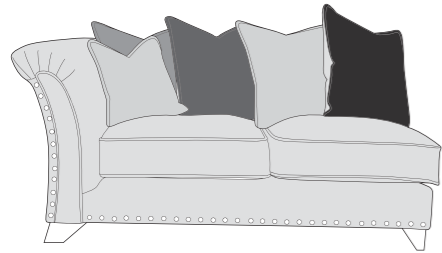

28/03/2019

VESPER COVER GUIDE: STANDARD BACK & PILLOW BACK

Please use this guide when ordering the following pieces to clarify cover options.

PILLOW BACK - Available with & without studs

4 Seater Modular Sofa (4MD)

3 Seater Sofa (3ST)

2 Seater Sofa (2ST)

L2/R2 (LH2/RH2)

L1/R1 (LH1/RH1)

CO (COR)

L2,CO,R2 (LH2,COR,RH2)

STANDARD BACK - Available with & without studs

4 Seater Modular Sofa (4MD)

3 Seater Sofa (3ST)

2 Seater Sofa (2ST)

L2/R2 (LH2/RH2)

L1/R1 (LH1/RH1)

CO (COR)

L2,CO,R2 (LH2,COR,RH2)

Love Chair (LOV)

Arm Chair (1ST)