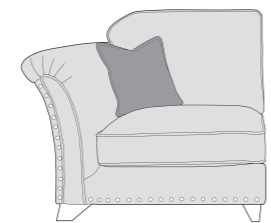

3 Seater Sofa (3ST)

2 Seater Sofa (2ST)

L2/R2 (LH2/RH2)

L1/R1 (LH1/RH1)

CO (COR)

L2,CO,R2 (LH2,COR,RH2)

STANDARD BACK - Available with & without studs

4 Seater Modular Sofa (4MD)

3 Seater Sofa (3ST)

2 Seater Sofa (2ST)

L2/R2 (LH2/RH2)

L1/R1 (LH1/RH1)

CO (COR)

L2,CO,R2 (LH2,COR,RH2)

Love Chair (LOV)

Arm Chair (1ST)

Vesper (Paris) Swivel Chair (SWC)

Vesper (Half Moon) D Footstool (FST)

Vesper Footstool (FST)

Vesper (Link) Footstool (FSS)

Standard Back Scatter Cushions

Flanged Edge
Front = Cover 2
Back = Cover 1

Pillow Back Scatter Cushions

Flanged Edge
Front = Cover 1
Back = Cover 1

VESPER DIMENSIONS (CM)

AVAILABLE PIECES	HEIGHT 1	WIDTH 2	DEPTH 3	SEAT HEIGHT 4	SEAT DEPTH (STANDARD) 5	SEAT DEPTH (PILLOW) 5	SEAT WIDTH 6	ACCESS DIAGONAL 7	WEIGHT (KG)	PILLOW BACK NO.	SCATTER CUSHION NO.
4 SEATER MODULAR SOFA	92	252	104	49	52	52	188	273	93	5	4
LFS/RFS (4M)	92	126	104	49	52	52	94	159	46.5	N/A	2
L2/R2	92	167	104	49	52	52	135	194	52.5	4	1
L1/R1	92	101	104	49	52	52	69	141	40	2	1
CO - CORNER UNIT	92	122	122	49	65	65	N/A	173	43	3	0
3 SEATER SOFA	92	219	104	49	52	52	155	239	76.5	5	4
2 SEATER SOFA	92	200	104	49	52	52	136	220	66	4	4
ARM CHAIR	92	128	104	49	52	52	62	160	49.5	N/A	1
LOVE CHAIR	92	158	104	49	52	52	91	158	55.5	N/A	2
PARIS SWIVEL CHAIR	76	131	124	41	73	N/A	83	178	42.5	N/A	2
D FOOTSTOOL	39	92	69	N/A	N/A	N/A	N/A	118	18	N/A	N/A
VESPER FOOTSTOOL	33	97	97	N/A	N/A	N/A	N/A	97	22	N/A	N/A
VESPER LINK FOOTSTOOL	45	61	50	N/A	N/A	N/A	N/A	75	12.5	N/A	N/A
SCATTER CUSHIONS: FRONT = COVER 2, BACK + PIPING = COVER 1											
CORNER GROUP L2,CO, R2 or R2,CO,L2	92	289	289	49	52	52	N/A	402	148	11	2
CORNER GROUP L1,CO, R2 or R1,CO,L2	92	223	289	N/A	N/A	N/A	N/A	117	12.5	N/A	2
SCATTER CUSHIONS											