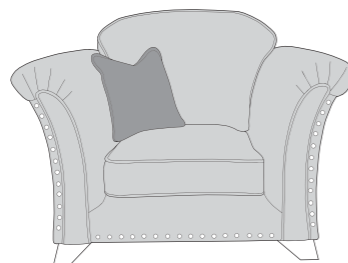

3 Seater Sofa (3ST)

2 Seater Sofa (2ST)

L2/R2 (LH2/RH2)

L1/R1 (LH1/RH1)

CO (COR)

L2,CO,R2 (LH2,COR,RH2)

STANDARD BACK - Available with & without studs

4 Seater Modular Sofa (4MD)

3 Seater Sofa (3ST)

2 Seater Sofa (2ST)

L2/R2 (LH2/RH2)

L1/R1 (LH1/RH1)

CO (COR)

L2,CO,R2 (LH2,COR,RH2)

Love Chair (LOV)

Arm Chair (1ST)

Vesper (Paris) Swivel Chair (SWC)

Vesper (Half Moon) D Footstool (FST)

Vesper Footstool (FST)

Vesper (Link) Footstool (FSS)

Standard Back Scatter Cushions

Flanged Edge
Front = Cover 2
Back = Cover 1

Pillow Back Scatter Cushions

Flanged Edge
Front = Cover 1
Back = Cover 1

VESPER DIMENSIONS (CM)

AVAILABLE PIECES	HEIGHT 1	WIDTH 2	DEPTH 3	SEAT HEIGHT 4	SEAT DEPTH (STANDARD) 5	SEAT DEPTH (PILLOW) 5	SEAT WIDTH 6	ACCESS DIAGONAL 7	WEIGHT (KG)	PILLOW BACK NO.	SCATTER CUSHION NO.
4 SEATER MODULAR SOFA	92	252	104	49	52	52	188	273	93	5	4
LFS/RFS (4M)	92	126	104	49	52	52	94	159	46.5	N/A	2
L2/R2	92	167	104	49	52	52	135	194	52.5	4	1
L1/R1	92	101	104	49	52	52	69	141	40	2	1
CO - CORNER UNIT	92	122	122	49	65	65	N/A	173	43	3	0
3 SEATER SOFA	92	219	104	49	52	52	155	239	76.5	5	4
2 SEATER SOFA	92	200	104	49	52	52	136	220	66	4	4
ARM CHAIR	92	128	104	49	52	52	62	160	49.5	N/A	1
LOVE CHAIR	92	158	104	49	52	52	91	158	55.5	N/A	2
PARIS SWIVEL CHAIR	76	131	124	41	73	N/A	83	178	42.5	N/A	2
D FOOTSTOOL	39	92	69	N/A	N/A	N/A	N/A	118	18	N/A	N/A
VESPER FOOTSTOOL	33	97	97	N/A	N/A	N/A	N/A	97	22	N/A	N/A
VESPER LINK FOOTSTOOL	45	61	50	N/A	N/A	N/A	N/A	75	12.5	N/A	N/A
SCATTER CUSHIONS: FRONT = COVER 2, BACK + PIPING = COVER 1											
CORNER GROUP L2,CO, R2 or R2,CO,L2	92	289	289	49	52	52	N/A	402	148	11	2
CORNER GROUP L1,CO, R2 or R1,CO,L2	92	223	289	N/A	N/A	N/A	N/A	117	12.5	N/A	2
SCATTER CUSHIONS											