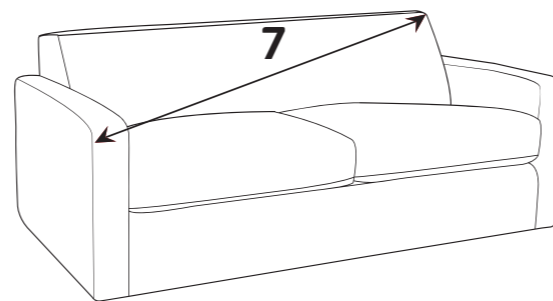

Illustrations used for reference only.

foamflex™

Our new expertly engineered foam seat interior gives you the comfort of fibre with the retention of foam. Our foamflex seat interiors have been granted the FIRA GOLD Award, a mark of quality under-pinning all necessary testing of the product materials, design and production techniques.

CARE GUIDE

To improve the longevity of your hand-made furniture, we recommend rotating cushions (where applicable).

For further information on maintaining your furniture, please refer to the Care Guide located under the seat platform.

Our foamflex seat interiors have been granted the FIRA GOLD Award, a mark of quality under-pinning all necessary testing of the product materials, design and production techniques.