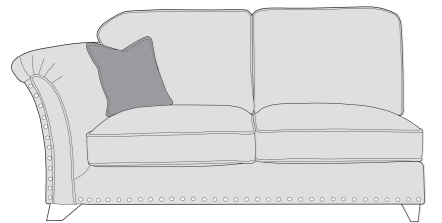

28/03/2019

VESPER COVER GUIDE: STANDARD BACK & PILLOW BACK

Please use this guide when ordering the following pieces to clarify cover options.

PILLOW BACK - Available with & without studs

4 Seater Modular Sofa (4MD)

3 Seater Sofa (3ST)

2 Seater Sofa (2ST)

L2/R2 (LH2/RH2)

L1/R1 (LH1/RH1)

CO (COR)

L2,CO,R2 (LH2,COR,RH2)

STANDARD BACK - Available with & without studs

4 Seater Modular Sofa (4MD)

3 Seater Sofa (3ST)

2 Seater Sofa (2ST)

L2/R2 (LH2/RH2)

L1/R1 (LH1/RH1)

CO (COR)

L2,CO,R2 (LH2,COR,RH2)

Love Chair (LOV)

Arm Chair (1ST)

Flanged Edge
Front = Cover 1
Back = Cover 1

VESPER DIMENSIONS (CM)

AVAILABLE PIECES	HEIGHT 1	WIDTH 2	DEPTH 3	SEAT HEIGHT 4	SEAT DEPTH (STANDARD) 5	SEAT DEPTH (PILLOW) 5	SEAT WIDTH 6	ACCESS DIAGONAL 7	WEIGHT (KG)	PILLOW BACK NO.	SCATTER CUSHION NO.
4 SEATER MODULAR SOFA	92	252	104	49	52	52	188	273	93	5	4
LFS/RFS (4M)	92	126	104	49	52	52	94	159	46.5	N/A	2
L2/R2	92	167	104	49	52	52	135	194	52.5	4	1
L1/R1	92	101	104	49	52	52	69	141	40	2	1
CO - CORNER UNIT	92	122	122	49	65	65	N/A	173	43	3	0
3 SEATER SOFA	92	219	104	49	52	52	155	239	76.5	5	4
2 SEATER SOFA	92	200	104	49	52	52	136	220	66	4	4
ARM CHAIR	92	128	104	49	52	52	62	160	49.5	N/A	1
LOVE CHAIR	92	158	104	49	52	52	91	158	55.5	N/A	2
PARIS SWIVEL CHAIR	76	131	124	41	73	N/A	83	178	42.5	N/A	2
D FOOTSTOOL	39	92	69	N/A	N/A	N/A	N/A	118	18	N/A	N/A
VESPER FOOTSTOOL	33	97	97	N/A	N/A	N/A	N/A	97	22	N/A	N/A
VESPER LINK FOOTSTOOL	45	61	50	N/A	N/A	N/A	N/A	75	12.5	N/A	N/A
SCATTER CUSHIONS: FRONT = COVER 2, BACK + PIPING = COVER 1											
CORNER GROUP L2,CO, R2 or R2,CO,L2	92	289	289	49	52	52	N/A	402	148	11	2
CORNER GROUP L1,CO, R2 or R1,CO,L2	92	223	289	N/A	N/A	N/A	N/A	117	12.5	N/A	2
SCATTER CUSHIONS											