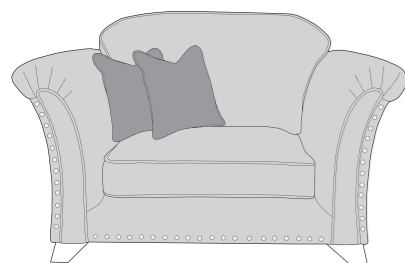

3 Seater Sofa (3ST)

2 Seater Sofa (2ST)

L2/R2 (LH2/RH2)

L1/R1 (LH1/RH1)

CO (COR)

L2,CO,R2 (LH2,COR,RH2)

STANDARD BACK - Available with & without studs

4 Seater Modular Sofa (4MD)

3 Seater Sofa (3ST)

2 Seater Sofa (2ST)

L2/R2 (LH2/RH2)

L1/R1 (LH1/RH1)

CO (COR)

L2,CO,R2 (LH2,COR,RH2)

Love Chair (LOV)

Arm Chair (1ST)

Vesper (Paris) Swivel Chair (SWC)

Vesper (Half Moon) D Footstool (FST)

Vesper Footstool (FST)

Vesper (Link) Footstool (FSS)

Standard Back Scatter Cushions

Flanged Edge
Front = Cover 2
Back = Cover 1

Pillow Back Scatter Cushions

Flanged Edge
Front = Cover 1
Back = Cover 1

VESPER DIMENSIONS (CM)

AVAILABLE PIECES	HEIGHT 1	WIDTH 2	DEPTH 3	SEAT HEIGHT 4	SEAT DEPTH (STANDARD) 5	SEAT DEPTH (PILLOW) 5	SEAT WIDTH 6	ACCESS DIAGONAL 7	WEIGHT (KG)	PILLOW BACK NO.	SCATTER CUSHION NO.
4 SEATER MODULAR SOFA	92	252	104	49	52	52	188	273	93	5	4
LFS/RFS (4M)	92	126	104	49	52	52	94	159	46.5	N/A	2
L2/R2	92	167	104	49	52	52	135	194	52.5	4	1
L1/R1	92	101	104	49	52	52	69	141	40	2	1
CO - CORNER UNIT	92	122	122	49	65	65	N/A	173	43	3	0
3 SEATER SOFA	92	219	104	49	52	52	155	239	76.5	5	4
2 SEATER SOFA	92	200	104	49	52	52	136	220	66	4	4
ARM CHAIR	92	128	104	49	52	52	62	160	49.5	N/A	1
LOVE CHAIR	92	158	104	49	52	52	91	158	55.5	N/A	2
PARIS SWIVEL CHAIR	76	131	124	41	73	N/A	83	178	42.5	N/A	2
D FOOTSTOOL	39	92	69	N/A	N/A	N/A	N/A	118	18	N/A	N/A
VESPER FOOTSTOOL	33	97	97	N/A	N/A	N/A	N/A	97	22	N/A	N/A
VESPER LINK FOOTSTOOL	45	61	50	N/A	N/A	N/A	N/A	75	12.5	N/A	N/A
SCATTER CUSHIONS: FRONT = COVER 2, BACK + PIPING = COVER 1											
CORNER GROUP L2,CO, R2 or R2,CO,L2	92	289	289	49	52	52	N/A	402	148	11	2
CORNER GROUP L1,CO, R2 or R1,CO,L2	92	223	289	N/A	N/A	N/A	N/A	117	12.5	N/A	2
SCATTER CUSHIONS											