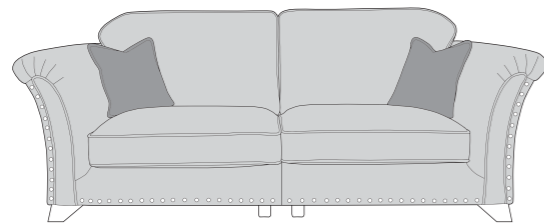

28/03/2019

VESPER COVER GUIDE: STANDARD BACK & PILLOW BACK

Please use this guide when ordering the following pieces to clarify cover options.

PILLOW BACK - Available with & without studs

4 Seater Modular Sofa (4MD)

3 Seater Sofa (3ST)

2 Seater Sofa (2ST)

L2/R2 (LH2/RH2)

L1/R1 (LH1/RH1)

CO (COR)

L2,CO,R2 (LH2,COR,RH2)

STANDARD BACK - Available with & without studs

4 Seater Modular Sofa (4MD)

3 Seater Sofa (3ST)

2 Seater Sofa (2ST)

L2/R2 (LH2/RH2)

L1/R1 (LH1/RH1)

CO (COR)

L2,CO,R2 (LH2,COR,RH2)

Love Chair (LOV)

Arm Chair (1ST)

Flanged Edge
Front = Cover 1
Back = Cover 1

VESPER DIMENSIONS (CM)

AVAILABLE PIECES	HEIGHT 1	WIDTH 2	DEPTH 3	SEAT HEIGHT 4	SEAT DEPTH (STANDARD) 5	SEAT DEPTH (PILLOW) 5	SEAT WIDTH 6	ACCESS DIAGONAL 7	WEIGHT (KG)	PILLOW BACK NO.	SCATTER CUSHION NO.
4 SEATER MODULAR SOFA	92	252	104	49	52	52	188	273	93	5	4
LFS/RFS (4M)	92	126	104	49	52	52	94	159	46.5	N/A	2
L2/R2	92	167	104	49	52	52	135	194	52.5	4	1
L1/R1	92	101	104	49	52	52	69	141	40	2	1
CO - CORNER UNIT	92	122	122	49	65	65	N/A	173	43	3	0
3 SEATER SOFA	92	219	104	49	52	52	155	239	76.5	5	4
2 SEATER SOFA	92	200	104	49	52	52	136	220	66	4	4
ARM CHAIR	92	128	104	49	52	52	62	160	49.5	N/A	1
LOVE CHAIR	92	158	104	49	52	52	91	158	55.5	N/A	2
PARIS SWIVEL CHAIR	76	131	124	41	73	N/A	83	178	42.5	N/A	2
D FOOTSTOOL	39	92	69	N/A	N/A	N/A	N/A	118	18	N/A	N/A
VESPER FOOTSTOOL	33	97	97	N/A	N/A	N/A	N/A	97	22	N/A	N/A
VESPER LINK FOOTSTOOL	45	61	50	N/A	N/A	N/A	N/A	75	12.5	N/A	N/A
SCATTER CUSHIONS: FRONT = COVER 2, BACK + PIPING = COVER 1											
CORNER GROUP L2,CO, R2 or R2,CO,L2	92	289	289	49	52	52	N/A	402	148	11	2
CORNER GROUP L1,CO, R2 or R1,CO,L2	92	223	289	N/A	N/A	N/A	N/A	117	12.5	N/A	2
SCATTER CUSHIONS											