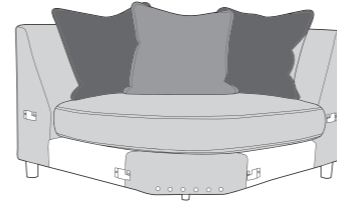

28/03/2019

VESPER COVER GUIDE: STANDARD BACK & PILLOW BACK

Please use this guide when ordering the following pieces to clarify cover options.

PILLOW BACK - Available with & without studs

4 Seater Modular Sofa (4MD)

3 Seater Sofa (3ST)

2 Seater Sofa (2ST)

L2/R2 (LH2/RH2)

L1/R1 (LH1/RH1)

CO (COR)

L2,CO,R2 (LH2,COR,RH2)

STANDARD BACK - Available with & without studs

4 Seater Modular Sofa (4MD)

3 Seater Sofa (3ST)

2 Seater Sofa (2ST)

L2/R2 (LH2/RH2)

L1/R1 (LH1/RH1)

CO (COR)

L2,CO,R2 (LH2,COR,RH2)

Love Chair (LOV)

Arm Chair (1ST)