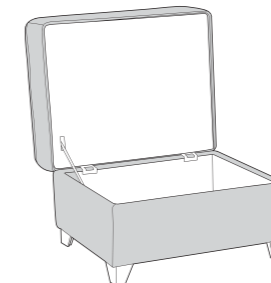

3 Seater Sofa (3ST)

2 Seater Sofa (2ST)

L2/R2 (LH2/RH2)

L1/R1 (LH1/RH1)

CO (COR)

L2,CO,R2 (LH2,COR,RH2)

Love Chair (LOV)

Arm Chair (1ST)

Vesper (Paris) Swivel Chair (SWC)

Vesper (Half Moon) D Footstool (FST)

Vesper Footstool (FST)

Vesper (Link) Footstool (FSS)

Standard Back Scatter Cushions

Flanged Edge
Front = Cover 2
Back = Cover 1

Pillow Back Scatter Cushions

Flanged Edge
Front = Cover 1
Back = Cover 1

VESPER DIMENSIONS (CM)

AVAILABLE PIECES	HEIGHT 1	WIDTH 2	DEPTH 3	SEAT HEIGHT 4	SEAT DEPTH (STANDARD) 5	SEAT DEPTH (PILLOW) 5	SEAT WIDTH 6	ACCESS DIAGONAL 7	WEIGHT (KG)	PILLOW BACK NO.	SCATTER CUSHION NO.
4 SEATER MODULAR SOFA	92	252	104	49	52	52	188	273	93	5	4
LFS/RFS (4M)	92	126	104	49	52	52	94	159	46.5	N/A	2
L2/R2	92	167	104	49	52	52	135	194	52.5	4	1
L1/R1	92	101	104	49	52	52	69	141	40	2	1
CO - CORNER UNIT	92	122	122	49	65	65	N/A	173	43	3	0
3 SEATER SOFA	92	219	104	49	52	52	155	239	76.5	5	4
2 SEATER SOFA	92	200	104	49	52	52	136	220	66	4	4
ARM CHAIR	92	128	104	49	52	52	62	160	49.5	N/A	1
LOVE CHAIR	92	158	104	49	52	52	91	158	55.5	N/A	2
PARIS SWIVEL CHAIR	76	131	124	41	73	N/A	83	178	42.5	N/A	2
D FOOTSTOOL	39	92	69	N/A	N/A	N/A	N/A	118	18	N/A	N/A
VESPER FOOTSTOOL	33	97	97	N/A	N/A	N/A	N/A	97	22	N/A	N/A
VESPER LINK FOOTSTOOL	45	61	50	N/A	N/A	N/A	N/A	75	12.5	N/A	N/A
SCATTER CUSHIONS: FRONT = COVER 2, BACK + PIPING = COVER 1											
CORNER GROUP L2,CO, R2 or R2,CO,L2	92	289	289	49	52	52	N/A	402	148	11	2
CORNER GROUP L1,CO, R2 or R1,CO,L2	92	223	289	N/A	N/A	N/A	N/A	117	12.5	N/A	2
SCATTER CUSHIONS											