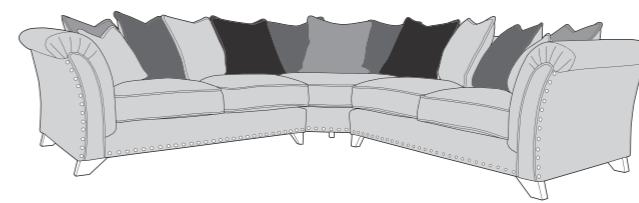

28/03/2019

VESPER COVER GUIDE: STANDARD BACK & PILLOW BACK

Please use this guide when ordering the following pieces to clarify cover options.

PILLOW BACK - Available with & without studs

4 Seater Modular Sofa (4MD)

3 Seater Sofa (3ST)

2 Seater Sofa (2ST)

L2/R2 (LH2/RH2)

L1/R1 (LH1/RH1)

CO (COR)

L2,CO,R2 (LH2,COR,RH2)

STANDARD BACK - Available with & without studs

4 Seater Modular Sofa (4MD)

3 Seater Sofa (3ST)

2 Seater Sofa (2ST)

L2/R2 (LH2/RH2)

L1/R1 (LH1/RH1)

CO (COR)

L2,CO,R2 (LH2,COR,RH2)

Love Chair (LOV)

Arm Chair (1ST)