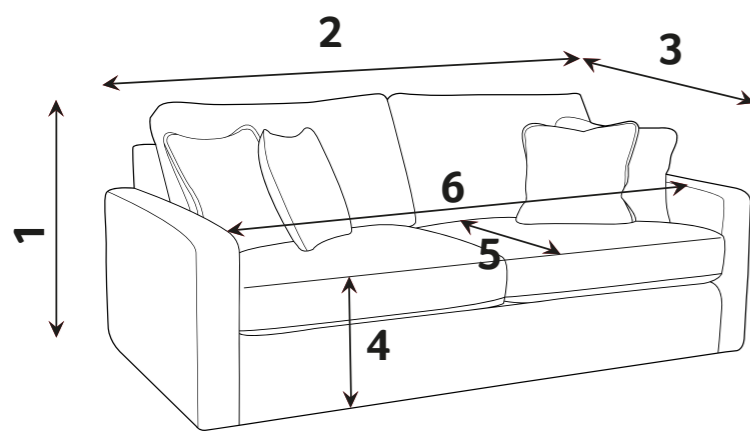

# AUSTIN DIMENSIONS (CM)

AVAILABLE PIECES	HEIGHT 1	OUTBACK HEIGHT	WIDTH 2	DEPTH 3	ARM HEIGHT	SEAT HEIGHT 4	SEAT DEPTH (STD) 5	SEAT WIDTH 6	ACCESS DIAGONAL 7	WEIGHT (KG)	SCATTER CUSHION NO.
3 SEATER SOFA	100	81	187	98	69	48	55	135	207	56.5	N/A
2 SEATER SOFA	100	81	160	98	69	48	55	111	184	49	N/A
ARM CHAIR	100	81	91	98	69	48	55	40	130	36	N/A
<b>ACCENT PIECES</b>											
STORAGE FOOTSTOOL	37	N/A	104	64	N/A	N/A	N/A	N/A	117	21.5	N/A

## DIMENSION GUIDE

Check the diagonal access dimension to ensure furniture will fit in your home.

1 - HEIGHT  
2 - WIDTH

3 - DEPTH  
4 - SEAT HEIGHT

5 - SEAT DEPTH (STD & PILLOW)  
6 - SEAT WIDTH

7 - DIAGONAL ACCESS