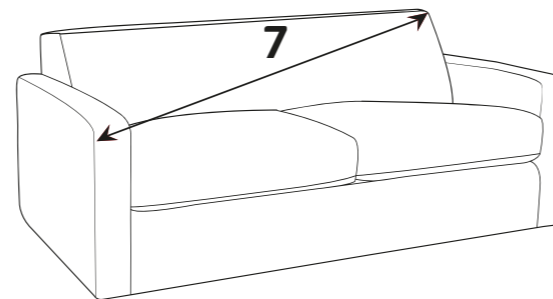

# AUSTIN DIMENSIONS (CM)

AVAILABLE PIECES	HEIGHT 1	OUTBACK HEIGHT	WIDTH 2	DEPTH 3	ARM HEIGHT	SEAT HEIGHT 4	SEAT DEPTH (STD) 5	SEAT WIDTH 6	ACCESS DIAGONAL 7	WEIGHT (KG)	SCATTER CUSHION NO.
3 SEATER SOFA	100	81	187	98	69	48	55	135	207	56.5	N/A
2 SEATER SOFA	100	81	160	98	69	48	55	111	184	49	N/A
ARM CHAIR	100	81	91	98	69	48	55	40	130	36	N/A
<b>ACCENT PIECES</b>											
STORAGE FOOTSTOOL	37	N/A	104	64	N/A	N/A	N/A	N/A	117	21.5	N/A

## DIMENSION GUIDE

Check the diagonal access dimension to ensure furniture will fit in your home.

1 - HEIGHT  
2 - WIDTH

3 - DEPTH  
4 - SEAT HEIGHT

5 - SEAT DEPTH (STD & PILLOW)  
6 - SEAT WIDTH

7 - DIAGONAL ACCESS