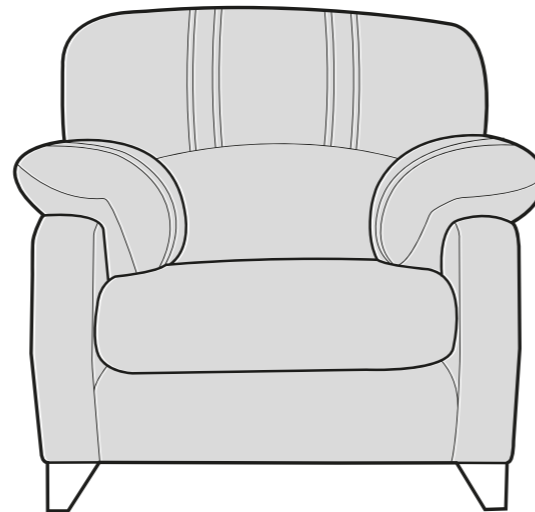

# AUSTIN COVER GUIDE - STANDARD BACK

Please use this guide when ordering the following pieces to clarify cover options.

**3 Seater sofa (3ST)**

**2 Seater sofa (2ST)**

**Arm Chair (1ST)**

# AUSTIN DIMENSIONS (CM)

AVAILABLE PIECES	HEIGHT 1	OUTBACK HEIGHT	WIDTH 2	DEPTH 3	ARM HEIGHT	SEAT HEIGHT 4	SEAT DEPTH (STD) 5	SEAT WIDTH 6	ACCESS DIAGONAL 7	WEIGHT (KG)	SCATTER CUSHION NO.
3 SEATER SOFA	100	81	187	98	69	48	55	135	207	56.5	N/A
2 SEATER SOFA	100	81	160	98	69	48	55	111	184	49	N/A
ARM CHAIR	100	81	91	98	69	48	55	40	130	36	N/A
<b>ACCENT PIECES</b>											
STORAGE FOOTSTOOL	37	N/A	104	64	N/A	N/A	N/A	N/A	117	21.5	N/A