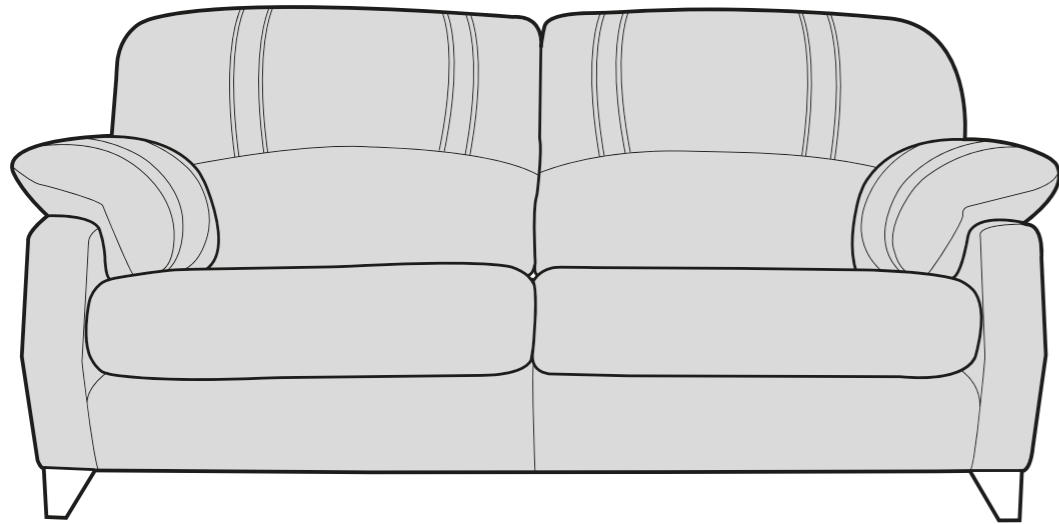

Cover 1:  
Anya Natural

Mid Oak  
Feet

# AUSTIN COVER GUIDE - STANDARD BACK

Please use this guide when ordering the following pieces to clarify cover options.

**3 Seater sofa (3ST)**

**2 Seater sofa (2ST)**

**Arm Chair (1ST)**

# AUSTIN DIMENSIONS (CM)

AVAILABLE PIECES	HEIGHT 1	OUTBACK HEIGHT	WIDTH 2	DEPTH 3	ARM HEIGHT	SEAT HEIGHT 4	SEAT DEPTH (STD) 5	SEAT WIDTH 6	ACCESS DIAGONAL 7	WEIGHT (KG)	SCATTER CUSHION NO.
3 SEATER SOFA	100	81	187	98	69	48	55	135	207	56.5	N/A
2 SEATER SOFA	100	81	160	98	69	48	55	111	184	49	N/A
ARM CHAIR	100	81	91	98	69	48	55	40	130	36	N/A
<b>ACCENT PIECES</b>											
STORAGE FOOTSTOOL	37	N/A	104	64	N/A	N/A	N/A	N/A	117	21.5	N/A