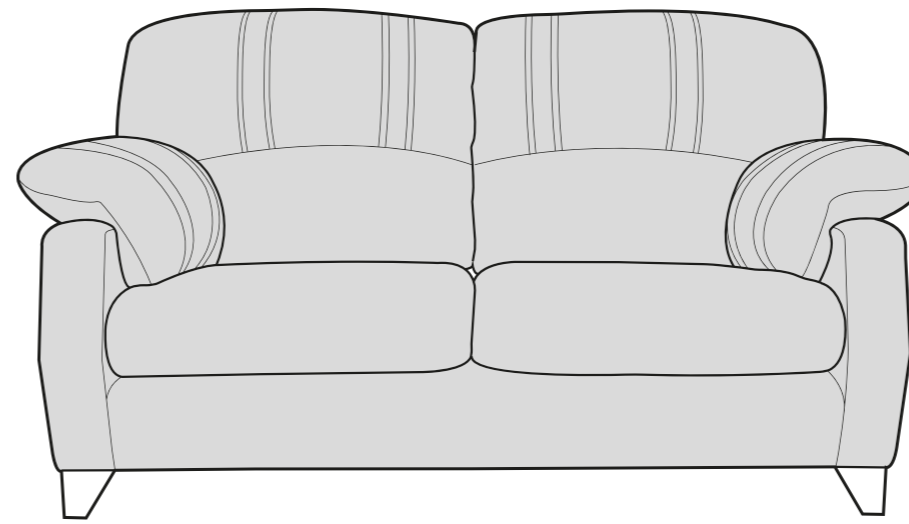

# AUSTIN COVER GUIDE - STANDARD BACK

Please use this guide when ordering the following pieces to clarify cover options.

**3 Seater sofa (3ST)**

**2 Seater sofa (2ST)**

**Arm Chair (1ST)**

# AUSTIN DIMENSIONS (CM)

AVAILABLE PIECES	HEIGHT 1	OUTBACK HEIGHT	WIDTH 2	DEPTH 3	ARM HEIGHT	SEAT HEIGHT 4	SEAT DEPTH (STD) 5	SEAT WIDTH 6	ACCESS DIAGONAL 7	WEIGHT (KG)	SCATTER CUSHION NO.
3 SEATER SOFA	100	81	187	98	69	48	55	135	207	56.5	N/A
2 SEATER SOFA	100	81	160	98	69	48	55	111	184	49	N/A
ARM CHAIR	100	81	91	98	69	48	55	40	130	36	N/A
<b>ACCENT PIECES</b>											
STORAGE FOOTSTOOL	37	N/A	104	64	N/A	N/A	N/A	N/A	117	21.5	N/A