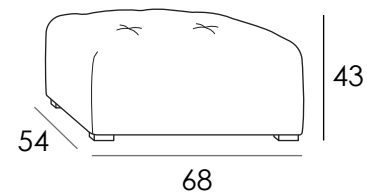

Arms: stress-resistant polyurethane density 35SCMHR covered with Dacron hollow soft polyester fibre.

Plastic feet: h 4cm

SEAT WIDTH: 91 CM

Cod. 64
Large sofa

Cod. 14
Rectangular stool

SEAT WIDTH: 76 CM

Cod. 65
Maxi sofa

Cod. 09
Sofa

SEAT WIDTH: 61 CM

Cod. 207
Armchair scale down

Cod. 05
Loveseat