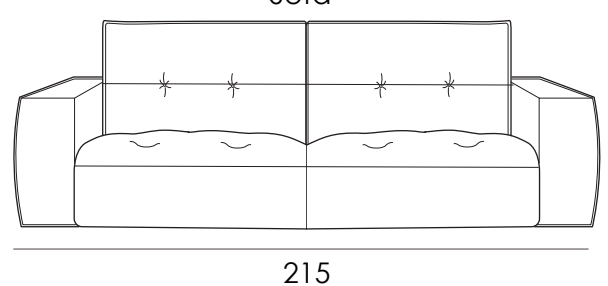

MEDITA

DENSITY 30SSCMHR+MICROFIBRE

DENSITY 35SCMHR + MICROFIBRE

DEPTH + SEAT HEIGHT

Model 5328 GRAVINA

Carcass: spruce, chipboard and multilayer panels.

Springing: polypropylene and natural elastic belts on seats.

Arms: stress-resistant polyurethane density 35SCMHR covered with Dacron hollow soft polyester fibre.

Plastic feet: h 4cm

SEAT WIDTH: 91 CM

Cod. 64
Large sofa

Cod. 14
Rectangular stool

SEAT WIDTH: 76 CM

Cod. 65
Maxi sofa

Cod. 09
Sofa

SEAT WIDTH: 61 CM

Cod. 207
Armchair scale down

Cod. 05
Loveseat