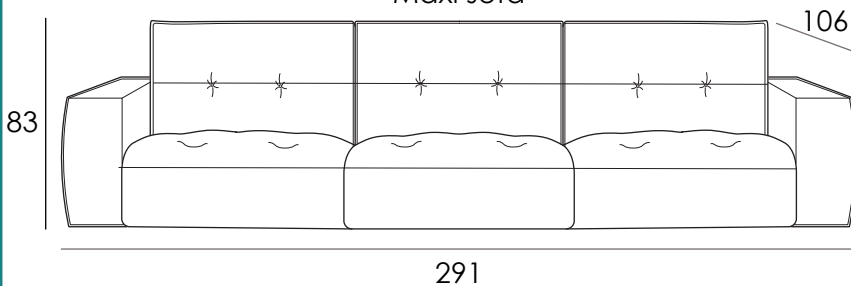

MEDITA

DENSITY 30SSCMHR+MICROFIBRE

DENSITY 35SCMHR + MICROFIBRE

DEPTH + SEAT HEIGHT

Model 5328 GRAVINA

Carcass: spruce, chipboard and multilayer panels.

Springing: polypropylene and natural elastic belts on seats.

Arms: stress-resistant polyurethane density 35SCMHR covered with Dacron hollow soft polyester fibre.

Plastic feet: h 4cm

SEAT WIDTH: 91 CM

Cod. 64
Large sofa

Cod. 14
Rectangular stool

SEAT WIDTH: 76 CM

Cod. 65
Maxi sofa

Cod. 09
Sofa

SEAT WIDTH: 61 CM

Cod. 207
Armchair scale down

Cod. 05
Loveseat