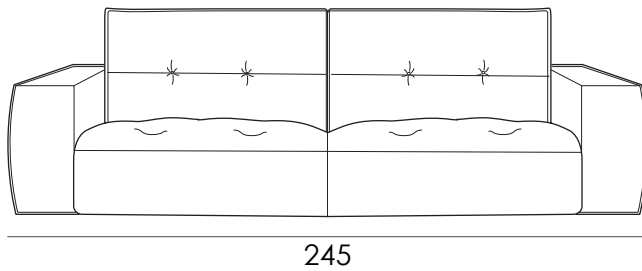

MEDITA

DENSITY 30SSCMHR+MICROFIBRE

DENSITY 35SCMHR + MICROFIBRE

DEPTH + SEAT HEIGHT

Model 5328 GRAVINA

Carcass: spruce, chipboard and multilayer panels.

Springing: polypropylene and natural elastic belts on seats.

Padding: stress-resistant polyurethane foam available in different densities.

Seat cushions: stress-resistant polyurethane density 35SCMHR covered with microfibre and Dacron

Back cushions: stress-resistant polyurethane density 30SSCMHR covered with microfibre Dacron.

Arms: stress-resistant polyurethane density 35SCMHR covered with Dacron hollow soft polyester fibre.

Plastic feet: h 4cm

SEAT WIDTH: 91 CM

Cod. 64
Large sofa

Cod. 14
Rectangular stool

SEAT WIDTH: 76 CM

Cod. 65
Maxi sofa

Cod. 09
Sofa

SEAT WIDTH: 61 CM

Cod. 207
Armchair scale down

Cod. 05
Loveseat