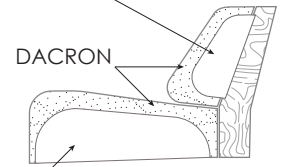

MEDITA

DENSITY 30SSCMHR+MICROFIBRE

DENSITY 35SCMHR + MICROFIBRE

DEPTH + SEAT HEIGHT

Model 5328 GRAVINA

Carcass: spruce, chipboard and multilayer panels.

Springing: polypropylene and natural elastic belts on seats.

Padding: stress-resistant polyurethane foam available in different densities.

Seat cushions: stress-resistant polyurethane density 35SCMHR covered with microfibre and Dacron

Back cushions: stress-resistant polyurethane density 30SSCMHR covered with microfibre Dacron.

Arms: stress-resistant polyurethane density 35SCMHR covered with Dacron hollow soft polyester fibre.

Plastic feet: h 4cm

SEAT WIDTH: 91 CM

Cod. 64
Large sofa

Cod. 14
Rectangular stool

SEAT WIDTH: 76 CM

Cod. 65
Maxi sofa