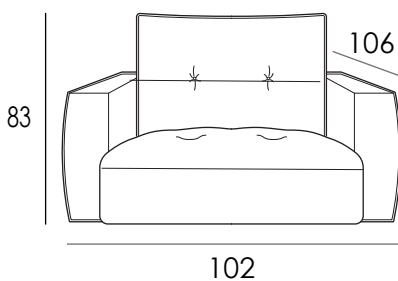

MEDITA

DENSITY 30SSCMHR+MICROFIBRE

DENSITY 35SCMHR + MICROFIBRE

DEPTH + SEAT HEIGHT

Model 5328 GRAVINA

Carcass: spruce, chipboard and multilayer panels.

Springing: polypropylene and natural elastic belts on seats.

Arms: stress-resistant polyurethane density 35SCMHR covered with Dacron hollow soft polyester fibre.

Plastic feet: h 4cm

SEAT WIDTH: 91 CM

Cod. 64
Large sofa

Cod. 14
Rectangular stool

SEAT WIDTH: 76 CM

Cod. 65
Maxi sofa

Cod. 09
Sofa

SEAT WIDTH: 61 CM

Cod. 207
Armchair scale down

Cod. 05
Loveseat