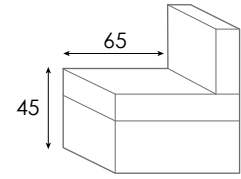

MEDITA

DENSITY 30SSCMHR+MICROFIBRE

DENSITY 35SCMHR + MICROFIBRE

DEPTH + SEAT HEIGHT

Model 5328 GRAVINA

Carcass: spruce, chipboard and multilayer panels.

Springing: polypropylene and natural elastic belts on seats.

Arms: stress-resistant polyurethane density 35SCMHR covered with Dacron hollow soft polyester fibre.

Plastic feet: h 4cm

SEAT WIDTH: 91 CM

Cod. 64
Large sofa

Cod. 14
Rectangular stool

SEAT WIDTH: 76 CM

Cod. 65
Maxi sofa

Cod. 09
Sofa

SEAT WIDTH: 61 CM

Cod. 207
Armchair scale down

Cod. 05
Loveseat