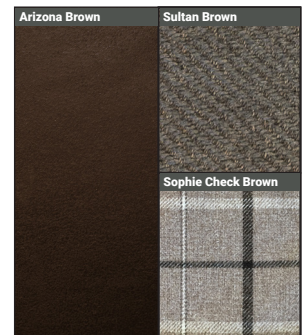

Sultan Brown Collection