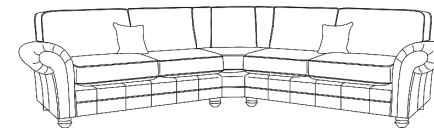

2 Corner 2
H:94 x W:288 x D:288 (cm)
Carcass Arizona
Seat/High Back Cushion: Sultan
Scatter Combo: x5 Small Check / x5 Sultan / x1 Stag
x2 Small Scatterers: Small Check