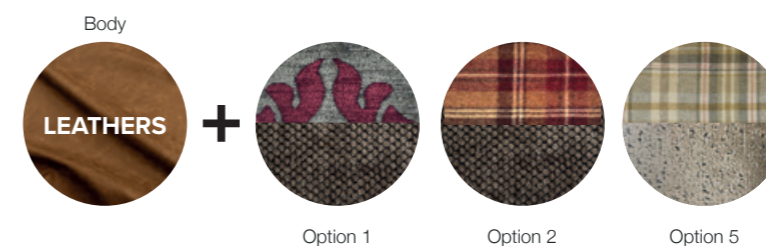

AVAILABLE FINISHES

FOOT OPTIONS

Weathered Oak or Dark Wood

STUD OPTIONS

Antique or Pewter

AVAILABLE IN:

Standard Back or Pillow Back

WING CHAIR & FOOTSTOOL

Options available